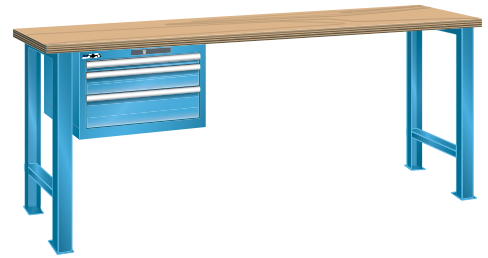

Combination workbench

With drawer cabinet

LISTA
making workspace work

Execution:

- Including pre-assembly and fastening material. Drawer cabinet can be fitted on either side, right or left
- The top panel is splash-proof, dirt-resistant and largely impervious to oil and grease
- Different types of locks are selectable

Advantage:

- Workbench has a load capacity of up to 3 t, workbench top panels are extremely robust and resistant
- Quick and easy assembly thanks to workbench top panels with pre-drilled holes incl. sleeves for attaching all substructures and drawer cabinets
- Maximum operating comfort and excellent ergonomics thanks to height-adjustable workbench feet for ensuring ergonomically correct working height and legroom during seated activities

Art. no.	50304 435
Brand	LISTA
Manufacturer Part Number	78.912.010
Number of drawers	3 PCS
Working height	900 mm
Worktop width	1500 mm
Worktop height	50 mm
Worktop depth	800 mm
Colour of front	Light blue RAL 5012
Cabinet colour	Light blue RAL 5012
Drawer front height	1 x 50 mm, 1 x 100 mm, 1 x 150 mm
Material of worktop	Solid beech
Load-carrying capacity per drawer	75 kg
Gross Weight	139.000 kg
Product Group	5AN