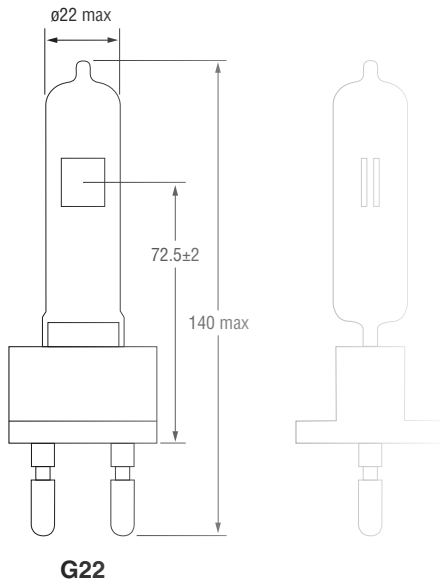

VL1K Halogen

The USHIO VL1K lamp was specifically designed for the Vari*lite VL1000 automated ellipsoidal reflector spotlight. The award winning duo of the USHIO VL1K and Vari*Lite's VL1000 fixture unites the light qualities of a high efficacy tungsten halogen lamp with the versatility of an automated ellipsoidal instrument. Tightly controlled filament design and gas-fill tolerances of the VL1K lamp propel the fixture performance to more than 10,000 lumens. The VL1K lamp provides a consistent warm color and seamless dimming desired in theatrical applications.

FEATURES & BENEFITS

- Over 25,000 Lumens
- Consistent Color - 3200K
- High Efficacy - 28.5 lm/W
- Seamless Theatrical Dimming