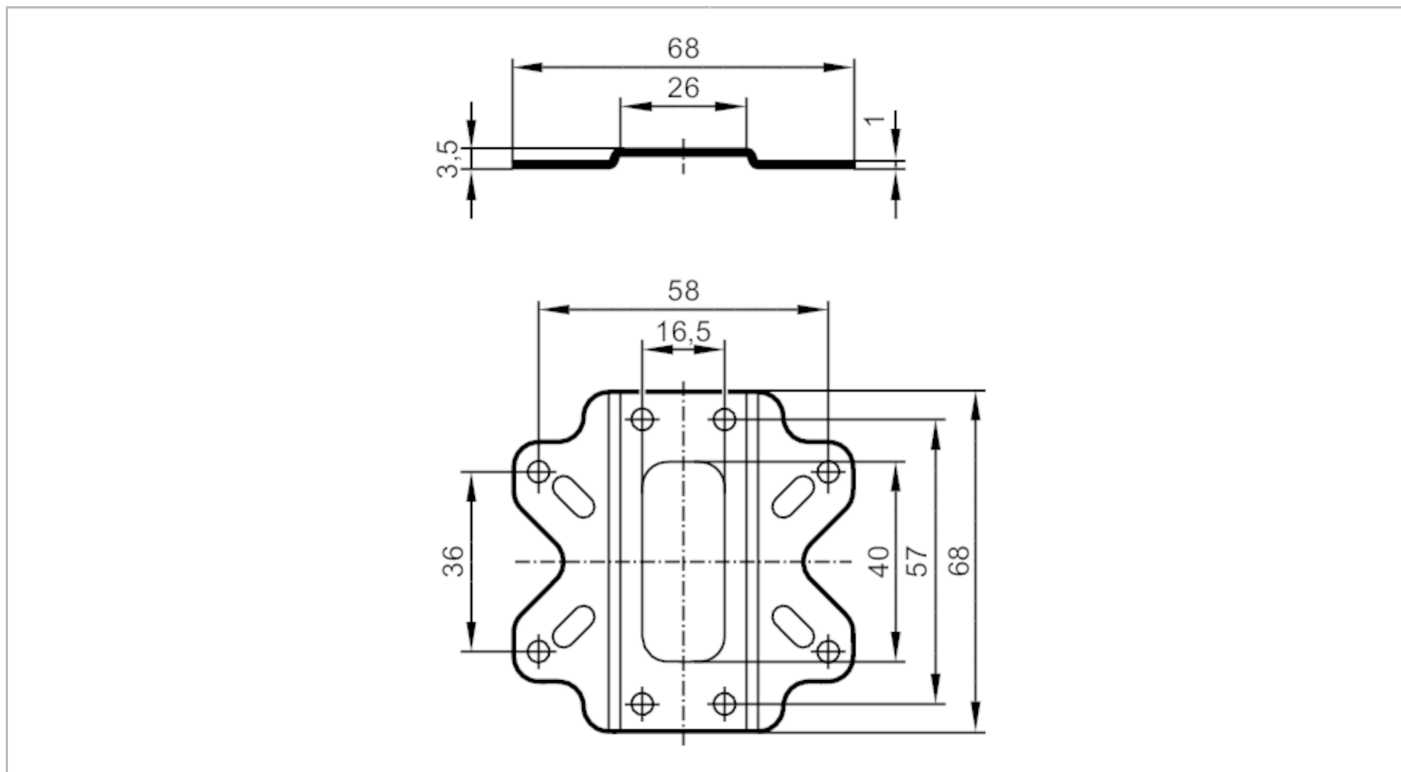

E40249

Mounting plate

MOUNTING PANEL

Mechanical data	
Weight [g]	30.1
Materials	stainless steel (1.4404 / 316L)
Accessories	
Accessories (supplied)	screws: 4 x Torx 4 x 6
Remarks	
Pack quantity	1 pcs.