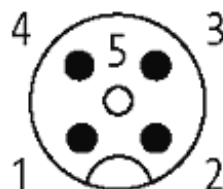

## M12 MALE 0° / M12 FEMALE 0° SHIELDED

PVC 4X0.34 shielded GRAY, UL,CSA 8m

Male straight to female straight  
M12 - M12, 4-pole

Plastic housings with good resistance against chemicals and oils. The resistance to aggressive media should be individually tested for your application. Further details on request. Further cable lengths on request.

#### Illustration

Male

Female

Product may differ from Image