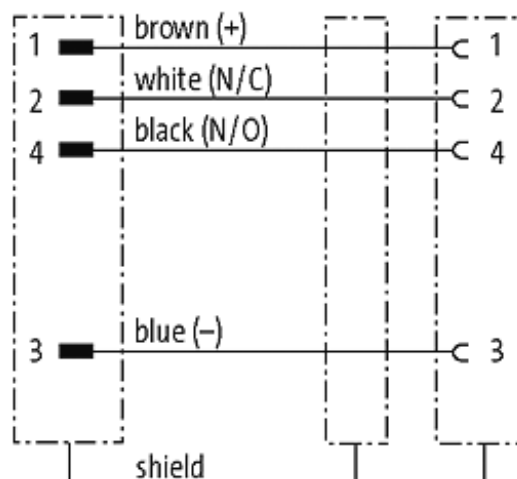

## M12 MALE 0° / M12 FEMALE 0° SHIELDED

PVC 4X0.34 shielded GRAY, UL,CSA 8m

Male straight to female straight  
M12 - M12, 4-pole

Plastic housings with good resistance against chemicals and oils. The resistance to aggressive media should be individually tested for your application. Further details on request. Further cable lengths on request.

#### Illustration

Male

Female

Product may differ from Image