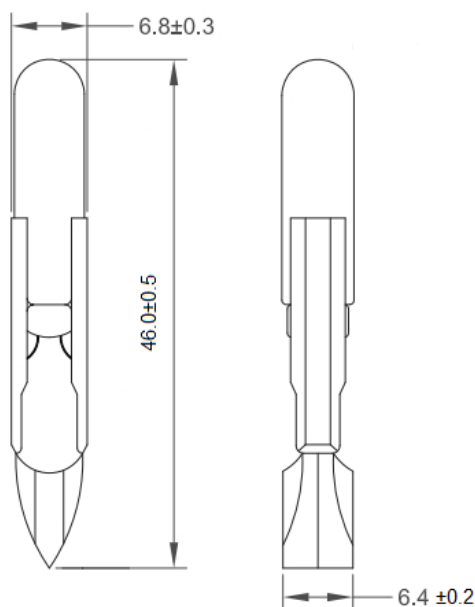

Part Number:

03633700

Type	Size	Rating	Description
Incandescent	T6.8	30V 40mA	Telephone Slidebase

Dimensions in millimetres

TEST VOLTS	CURRENT (mA)			LIGHT OUTPUT (Lm)			LIFE Hours
	Min.	Nom.	Max.	Min.	Nom.	Max.	
30	36	40	44	2.8	3.8	4.8	

Notes:

- 1 **Base Type** T6.8 telephone slide
- 2 **Filament Shape** C-2F
- 3 **Lamp Marking** 30V 40mA
- 4 **Environmental** RoHS & REACH SVHC compliant