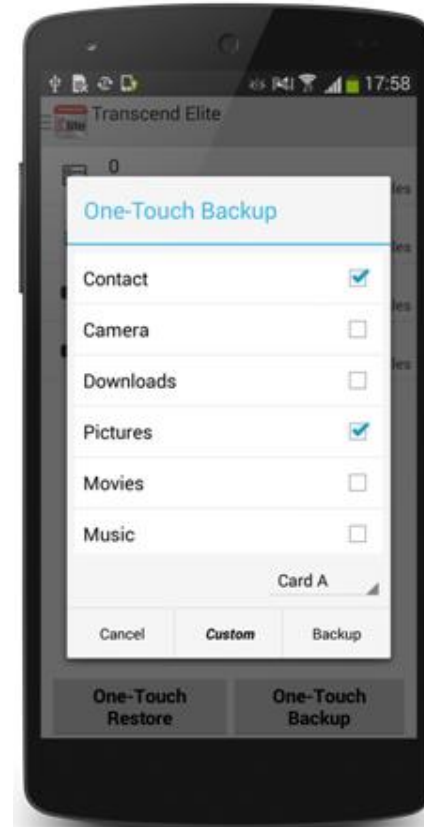

One-Touch back-up