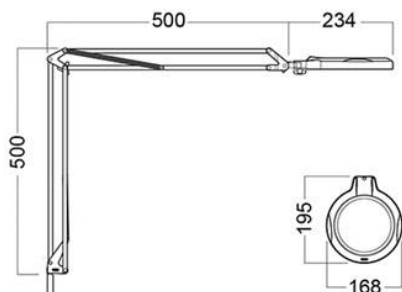

LFM LED

TECHNICAL DESCRIPTION

LIGHT SOURCE

One LED module of 7W with a total consumption of 9,5W. Colour temperature (CCT) 4000K with CRI80. Standard with 3-step dimmer: 100-50-0%.

BODY MATERIAL & COLOUR

Steel arm, shade in aluminium. Colour: White.

MOUNTING

Standard with table clamp. Other brackets, integrated table mounts and trolley are available on request.

OPTICS

Standard with 3 or 5 diopter glass lens. Lens diameter: 127mm. For additional magnification a secondary lens of 4, 6 or 10 diopter can be attached to the magnifier.

POWER SUPPLY

Supplied with cable and plug. Plug-in 24V power supply.

ARM TECHNOLOGY & MOVEMENT

Parallel, three-pivot arm. Arm length is 100cm.

MEASUREMENT DRAWINGS

LFM LED