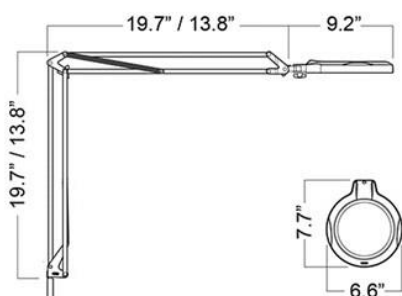

LFM LED (USA)