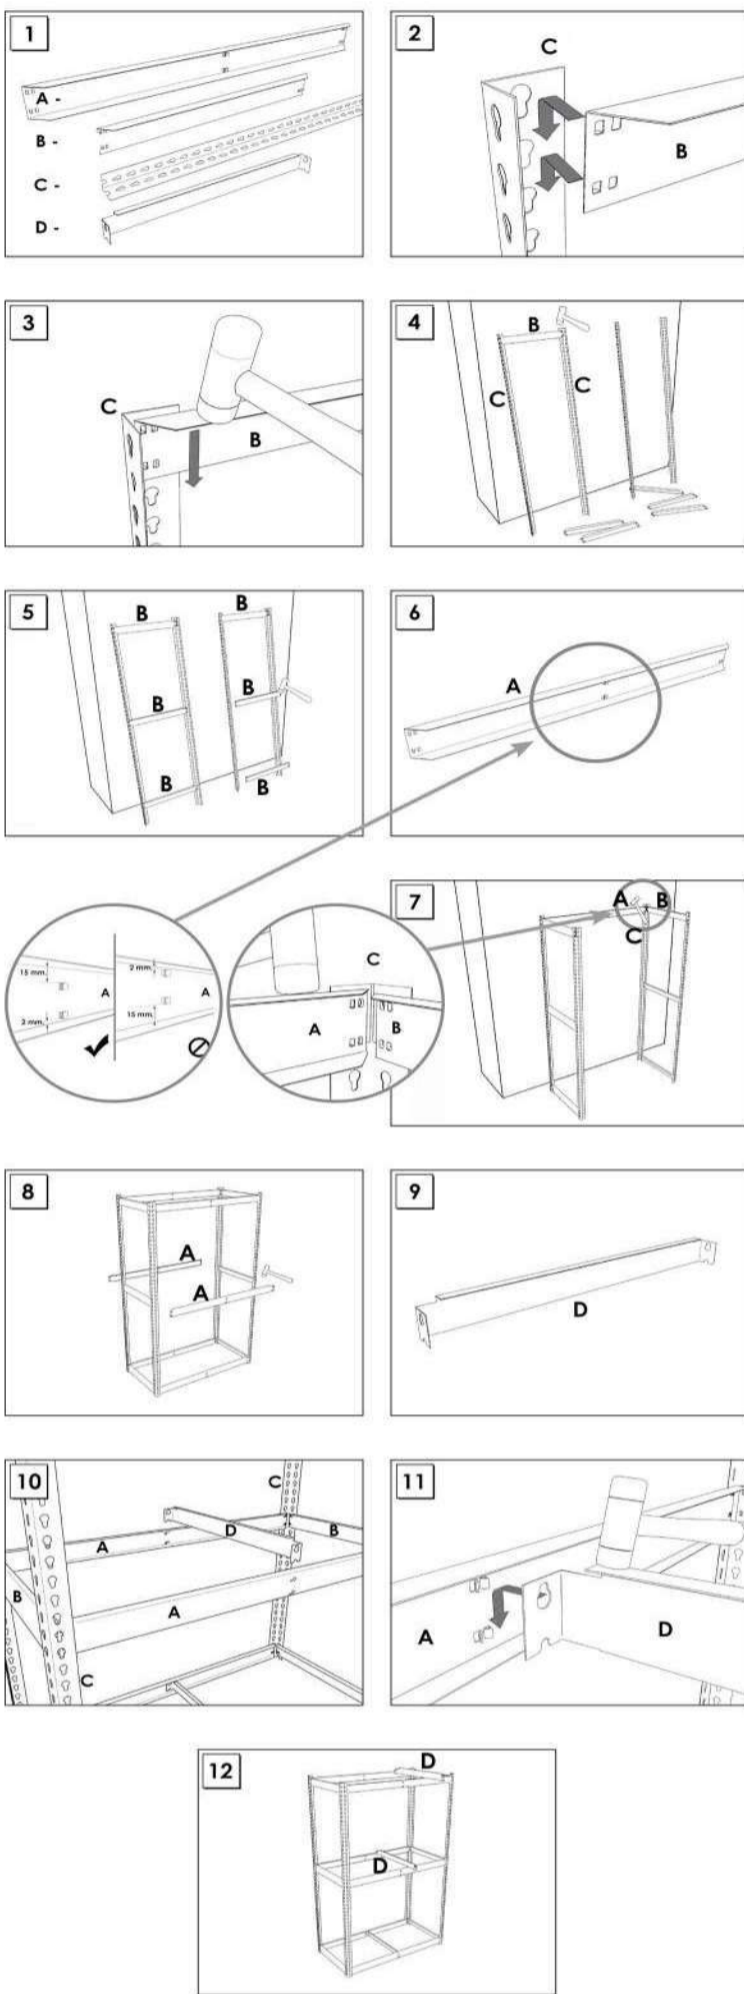

SIMONFORTE ST 1807-5

200 x 180 x 75 cm
78.7" x 70.9" x 29.5"

NOT INCLUDED:

*MEDIDAS EN USO (NET MEASUREMENTS) / MEDIDAS EN EMPLEO (MEASURES IN USE)
1995 x 1810 x 760 mm (78.5" x 71.2" x 29.9")

ESTANTERIAS SIMON S.L. B.50.556.463
PG. ALFAMEN C/ POLIGONO C. N.º3
ALFAMEN (ZARAGOZA)

STANDARD MOUNTING

On-line instructions: www.simonrack.com/instructions LOGIN: 196003

www.simonrack.com • www.simonrack.com • www.simonrack.com • www.simonrack.com

SIMONCLASSIC

SIMONCLICK

OFFCLICK

SIMONFORTE