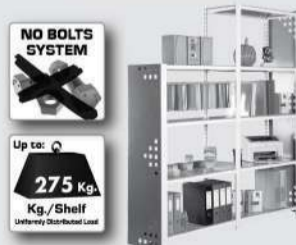

SIMONFORTE ST 1807-5

200 x 180 x 75 cm
78.7" x 70.9" x 29.5"

NOT INCLUDED:

*MEDIDAS EN USO (NET MEASUREMENTS) / MEDIDAS EN EMPLEO (MEASURES IN USE)
1995 x 1810 x 760 mm (78.5" x 71.2" x 29.9")

ESTANTERIAS SIMON S.L. B.50.556.463
PG. ALFAMEN C/ POLIGONO C. N.º3
ALFAMEN (ZARAGOZA)

STANDARD MOUNTING

On-line instructions: www.simonrack.com/instructions LOGIN: 196003

www.simonrack.com • www.simonrack.com • www.simonrack.com • www.simonrack.com

SIMONCLASSIC

SIMONCLICK

OFFCLICK

SIMONFORTE