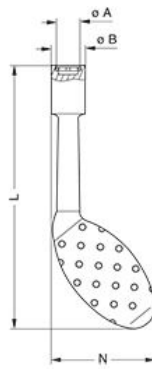

Status active

Download

[Request a quote](#)

[Catalog](#)

TECHNICAL DETAILS

Mechanics

Shell Style/Model DCH*: Spanners for notched nuts

Keying No keying

DRAWINGS

No keying

Dimensions

	A	B	L	N
mm.	16.1	21	124	51.2
in.	0,63	0,83	4,88	2,02

RECOMMENDED BY LEMO

Tools

LEMO products and services are provided "as is". LEMO makes no warranties or representations with regard to LEMO product & services or use of them, express, implied or statutory, including for accuracy, completeness, or security. The user is fully responsible for his products and applications using LEMO components.