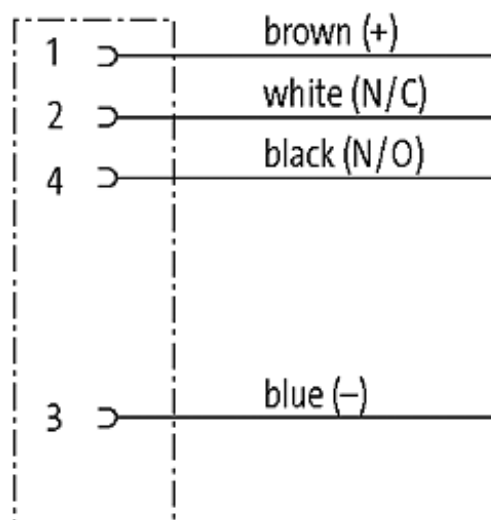

M12 FEMALE FLANGE PLUG A CODED REAR MOUNT

PP-wires 4X0.34 0.2m

Flange M12 female
4-pole
Rear mounting
Mounting nut
with multi-strand wire

[Link to Product](#)**Illustration**

Female

Product may differ from Image

Form

13545

Technical Data

Operating voltage	max. 250 V AC/DC
Operating current per contact	max. 4 A
Locking of ports	Screw thread M12 × 1 mm (recommended torque 0.6 Nm) self-securing
Protection	IP67 inserted and tightened (EN 60529)

General data

Temperature range	-25...+85 °C
-------------------	--------------

Commercial data

country of origin	DE
customs tariff number	85444290
minimum order quantity	1