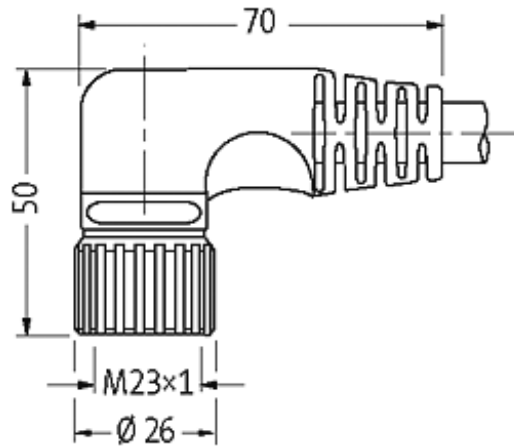

**M23 FEMALE, 90° 12 POLE**

PUR 4X0.34+3X0.75 GRAY, drag ch 10m

M23

Female 90°

12-pole

7-pole used

Further cable lengths on request. Plastic housings with good resistance against chemicals and oils. The resistance to aggressive media should be individually tested for your application. Further details on request.

[Link to Product](#)**Illustration**

1	white
2	green
3	yellow
4	gray
11	brown 0.75 mm <sup>2</sup>
9	blue 0.75 mm <sup>2</sup>
12	green/yellow 0.75 mm <sup>2</sup>

## Female

Product may differ from Image