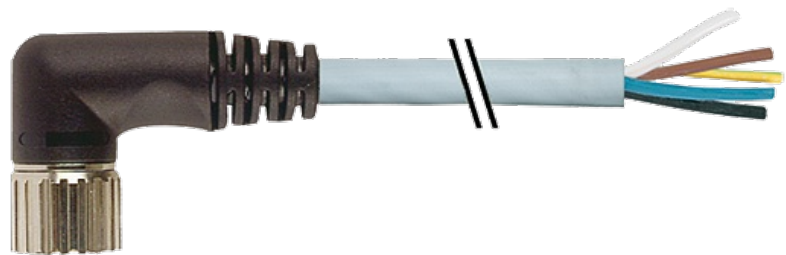

**M23 FEMALE, 90° 12 POLE**

PUR 4X0.34+3X0.75 GRAY, drag ch 10m

M23

Female 90°

12-pole

7-pole used

Further cable lengths on request. Plastic housings with good resistance against chemicals and oils. The resistance to aggressive media should be individually tested for your application. Further details on request.

[Link to Product](#)**Illustration**

1	white
2	green
3	yellow
4	gray
11	brown 0.75 mm <sup>2</sup>
9	blue 0.75 mm <sup>2</sup>
12	green/yellow 0.75 mm <sup>2</sup>

## Female

Product may differ from Image