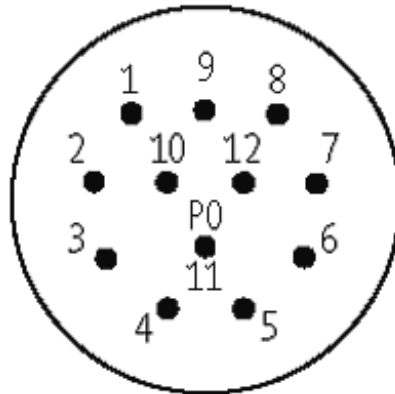

**M23 FEMALE, 90° 12 POLE**

PUR 4X0.34+3X0.75 GRAY, drag ch 10m

M23

Female 90°

12-pole

7-pole used

Further cable lengths on request. Plastic housings with good resistance against chemicals and oils. The resistance to aggressive media should be individually tested for your application. Further details on request.

[Link to Product](#)**Illustration**

1	white
2	green
3	yellow
4	gray
11	brown 0.75 mm <sup>2</sup>
9	blue 0.75 mm <sup>2</sup>
12	green/yellow 0.75 mm <sup>2</sup>

## Female

Product may differ from Image