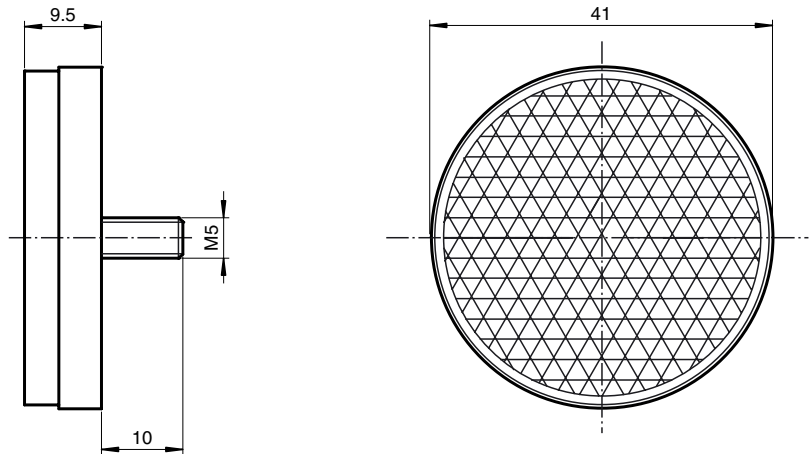

Dimensions

Model Number

REF-S42

Reflector, round \varnothing 42 mm, screw fixing
M5

Features

- Screw mounting for simple installation

Technical data

General specifications

Construction type	circular
-------------------	----------

Ambient conditions

Ambient temperature	-20 ... 85 °C (-4 ... 185 °F)
---------------------	-------------------------------

Mechanical specifications

Material	PMMA/ABS
Dimensions	Diameter: 42 mm
Mounting	screw fixing