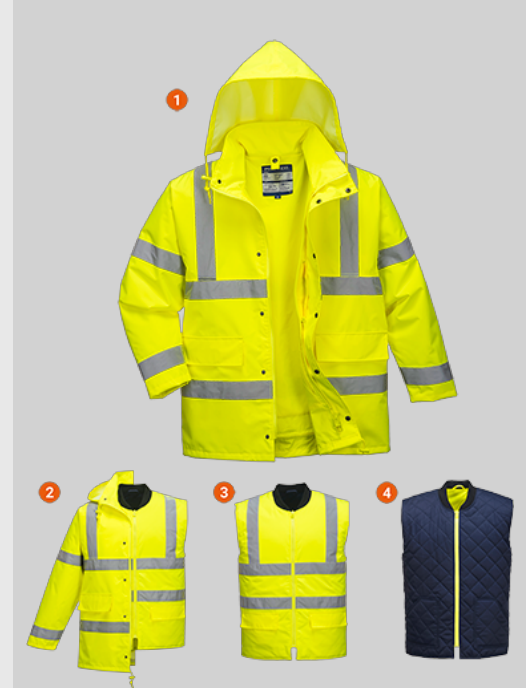

PORTWEST®

PRODUCT SPECIFICATION & TECHNICAL DATA

S468 - Hi-Vis 4-in-1 Traffic Jacket

Collection: 300D Industry High Visibility

Range: High Visibility

Shell Fabric: 100% Polyester, 300D Oxford Weave with a stain resistant finish, PU Coated 190g

Lining Fabric: 100% Polyester 60g

Product information

A highly innovative and functional jacket that offers all the features and necessary standards of our Hi-Vis range, the S468 is a true market leader. The waterproof shell of this garment provides protection against wet weather when worn on its own. This jacket also includes a body warmer style S469.

Features

- CE certified
- Extremely water resistant fabric finish, water beads away from fabric surface
- Taped seams to provide additional protection
- Reflective tape for increased visibility
- Jacket can be worn four ways for multi use
- Interactive inner bodywarmer
- Two-way zip for quick and easy access
- 8 pockets for ample storage
- Concealed phone pocket
- Internal chest pocket