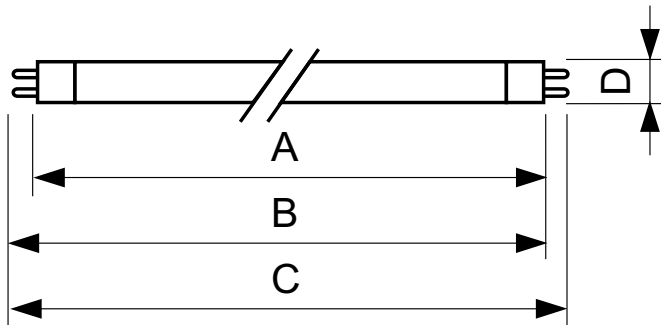

Product data

| General Information | | Mechanical and Housing | |
|---------------------------------|-------------------|----------------------------|----------------------|
| Cap-Base | G5 [G5] | Bulb Shape | T16 [T 16mm] |
| Useful Life (Nom) | 9,000 hour(s) | | |
| Light Technical | | Approval and Application | |
| Color Code | TUV | Mercury (Hg) Content (Nom) | 4.4 mg |
| Color Designation | - [Not Specified] | | |
| Depreciation at Useful Lifetime | 15 % | UV | |
| | | UV-C Radiation at 100 hr | 4.2 W |
| Operating and Electrical | | Product Data | |
| Power Consumption | 15 W | Order product name | TUV 16W FAM/10X25BOX |
| Lamp Current (Nom) | 0.4 A | Full product name | TUV 16W FAM/10X25BOX |
| Voltage (Nom) | 43 V | Full product code | 871150063869427 |
| Voltage (Nom) | 43 V | Order code | 928002004013 |
| | | Material Nr. (12NC) | 928002004013 |

Dimensional drawing

| Product | D | C |
|----------------------|-------|----------|
| TUV 16W FAM/10X25BOX | 16 mm | 302.5 mm |

Photometric data

Spectral Power Distribution Colour - TUV 16W FAM/10X25BOX