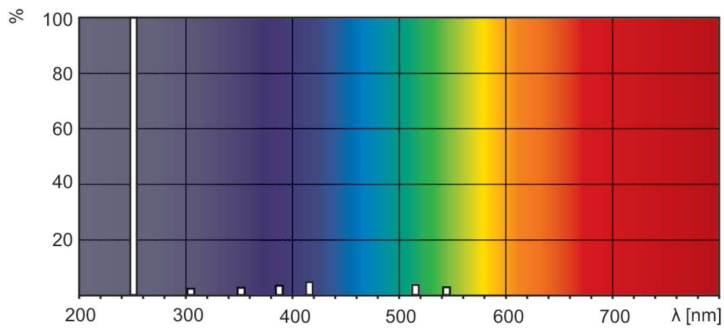

Product data

| General Information | | Mechanical and Housing | |
|---------------------------------|-------------------|----------------------------|----------------------|
| Cap-Base | G5 [G5] | Bulb Shape | T16 [T 16mm] |
| Useful Life (Nom) | 9,000 hour(s) | | |
| Light Technical | | Approval and Application | |
| Color Code | TUV | Mercury (Hg) Content (Nom) | 4.4 mg |
| Color Designation | - [Not Specified] | | |
| Depreciation at Useful Lifetime | 15 % | UV | |
| | | UV-C Radiation at 100 hr | 4.2 W |
| Operating and Electrical | | Product Data | |
| Power Consumption | 15 W | Order product name | TUV 16W FAM/10X25BOX |
| Lamp Current (Nom) | 0.4 A | Full product name | TUV 16W FAM/10X25BOX |
| Voltage (Nom) | 43 V | Full product code | 871150063869427 |
| Voltage (Nom) | 43 V | Order code | 928002004013 |
| | | Material Nr. (12NC) | 928002004013 |

Dimensional drawing

| Product | D | C |
|----------------------|-------|----------|
| TUV 16W FAM/10X25BOX | 16 mm | 302.5 mm |

Photometric data

Spectral Power Distribution Colour - TUV 16W FAM/10X25BOX