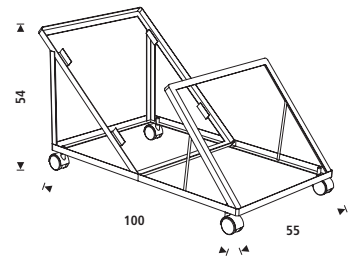

Estructura con sistema de unión incluido
Structure with joint system

Medidas / Sizes (cm)

NEW

1A01606
Carro para sillas
(máx. 20 sillas)
Trolley for chairs
(20 chairs max.)

Ref.	cm (embalaje / packaging)	kg / m ³ (embalaje / packaging)
RD-968-4	83x58x52	6 kg / 0,250 m ³
1A01606	101x57,5x58	11,17 kg / 0,250 m ³ (Max 20 sillas / chairs)