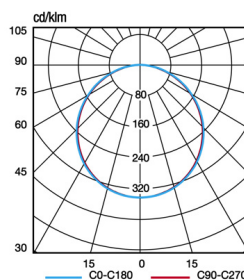

## Technical specifications

Absorbed Power	<b>36 W</b>
Supply voltage type	<b>AC</b>
Nominal voltage (AC)	<b>230 Vac</b>
Ambient temperature (min)	<b>-20 °C</b>
Ambient temperature (max)	<b>40 °C</b>
Insulation class	<b>II</b>
CCT light tone	<b>4000 K</b>
Optical protection grade	<b>IP40</b>
Photobiological risk	<b>RG0</b>
Colour consistency	<b>SDCM3</b>
Colour trim	<b>White</b>
CRI color rendering	<b>&gt;80</b>
Driver type	<b>ED</b>
Efficiency	<b>100 lm/W</b>
Equivalent power	<b>2x36w</b>
Frequency (max)	<b>60 Hz</b>
Frequency (min)	<b>50 Hz</b>
Power factor	<b>0.95</b>
Glow wire strength	<b>650 °C - 30s.</b>
Inrush current	<b>27 A</b>
Inrush time	<b>0.15</b>
Luminaire flux	<b>3600 lm</b>
Luminous flux L80B20	<b>30000 h</b>
Breaker B10 (Qty max)	<b>20</b>
Breaker B16 (Qty max)	<b>33</b>
Breaker C10 (Qty max)	<b>34</b>
Breaker C16 (Qty max)	<b>56</b>
THD	<b>20</b>
UGR	<b>22</b>
Voltage supply range (max)	<b>253 V</b>
Voltage supply range (min)	<b>207 V</b>

## Mechanical specifications

Height	<b>34 mm</b>
Length	<b>1195 mm</b>
Width	<b>295 mm</b>

Weight	<b>2.4 Kg</b>
Body material	<b>White Lacquered Aluminium</b>
Colour housing	<b>White</b>
Cover material	<b>PMMA transparent thermoplastic</b>
Box protection grade	<b>IP20</b>
Protection grade IP	<b>IP20/IP40</b>
Protection grade IK	<b>IK05</b>