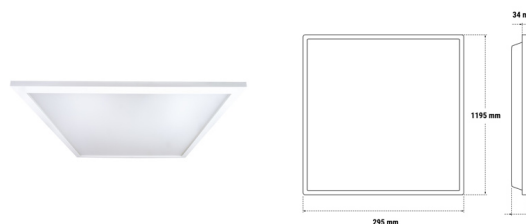

# Backlight Panel

BACKLIGHT LED 36W 30X120 4K

Order code **70083**

EAN **8002219861337**

## Technical specifications

Absorbed Power	<b>36 W</b>
Supply voltage type	<b>AC</b>
Nominal voltage (AC)	<b>230 Vac</b>
Ambient temperature (min)	<b>-20 °C</b>
Ambient temperature (max)	<b>40 °C</b>
Insulation class	<b>II</b>
CCT light tone	<b>4000 K</b>
Optical protection grade	<b>IP40</b>
Photobiological risk	<b>RG0</b>
Colour consistency	<b>SDCM3</b>
Colour trim	<b>White</b>
CRI color rendering	<b>&gt;80</b>
Driver type	<b>ED</b>
Efficiency	<b>100 lm/W</b>
Equivalent power	<b>2x36w</b>
Frequency (max)	<b>60 Hz</b>
Frequency (min)	<b>50 Hz</b>
Power factor	<b>0.95</b>
Glow wire strength	<b>650 °C - 30s.</b>
Inrush current	<b>27 A</b>
Inrush time	<b>0.15</b>
Luminaire flux	<b>3600 lm</b>
Luminous flux L80B20	<b>30000 h</b>
Breaker B10 (Qty max)	<b>20</b>
Breaker B16 (Qty max)	<b>33</b>
Breaker C10 (Qty max)	<b>34</b>
Breaker C16 (Qty max)	<b>56</b>
THD	<b>20</b>
UGR	<b>22</b>
Voltage supply range (max)	<b>253 V</b>
Voltage supply range (min)	<b>207 V</b>

## Mechanical specifications

Height	<b>34 mm</b>
Length	<b>1195 mm</b>
Width	<b>295 mm</b>

Weight	<b>2.4 Kg</b>
Body material	<b>White Lacquered Aluminium</b>
Colour housing	<b>White</b>
Cover material	<b>PMMA transparent thermoplastic</b>
Box protection grade	<b>IP20</b>
Protection grade IP	<b>IP20/IP40</b>
Protection grade IK	<b>IK05</b>