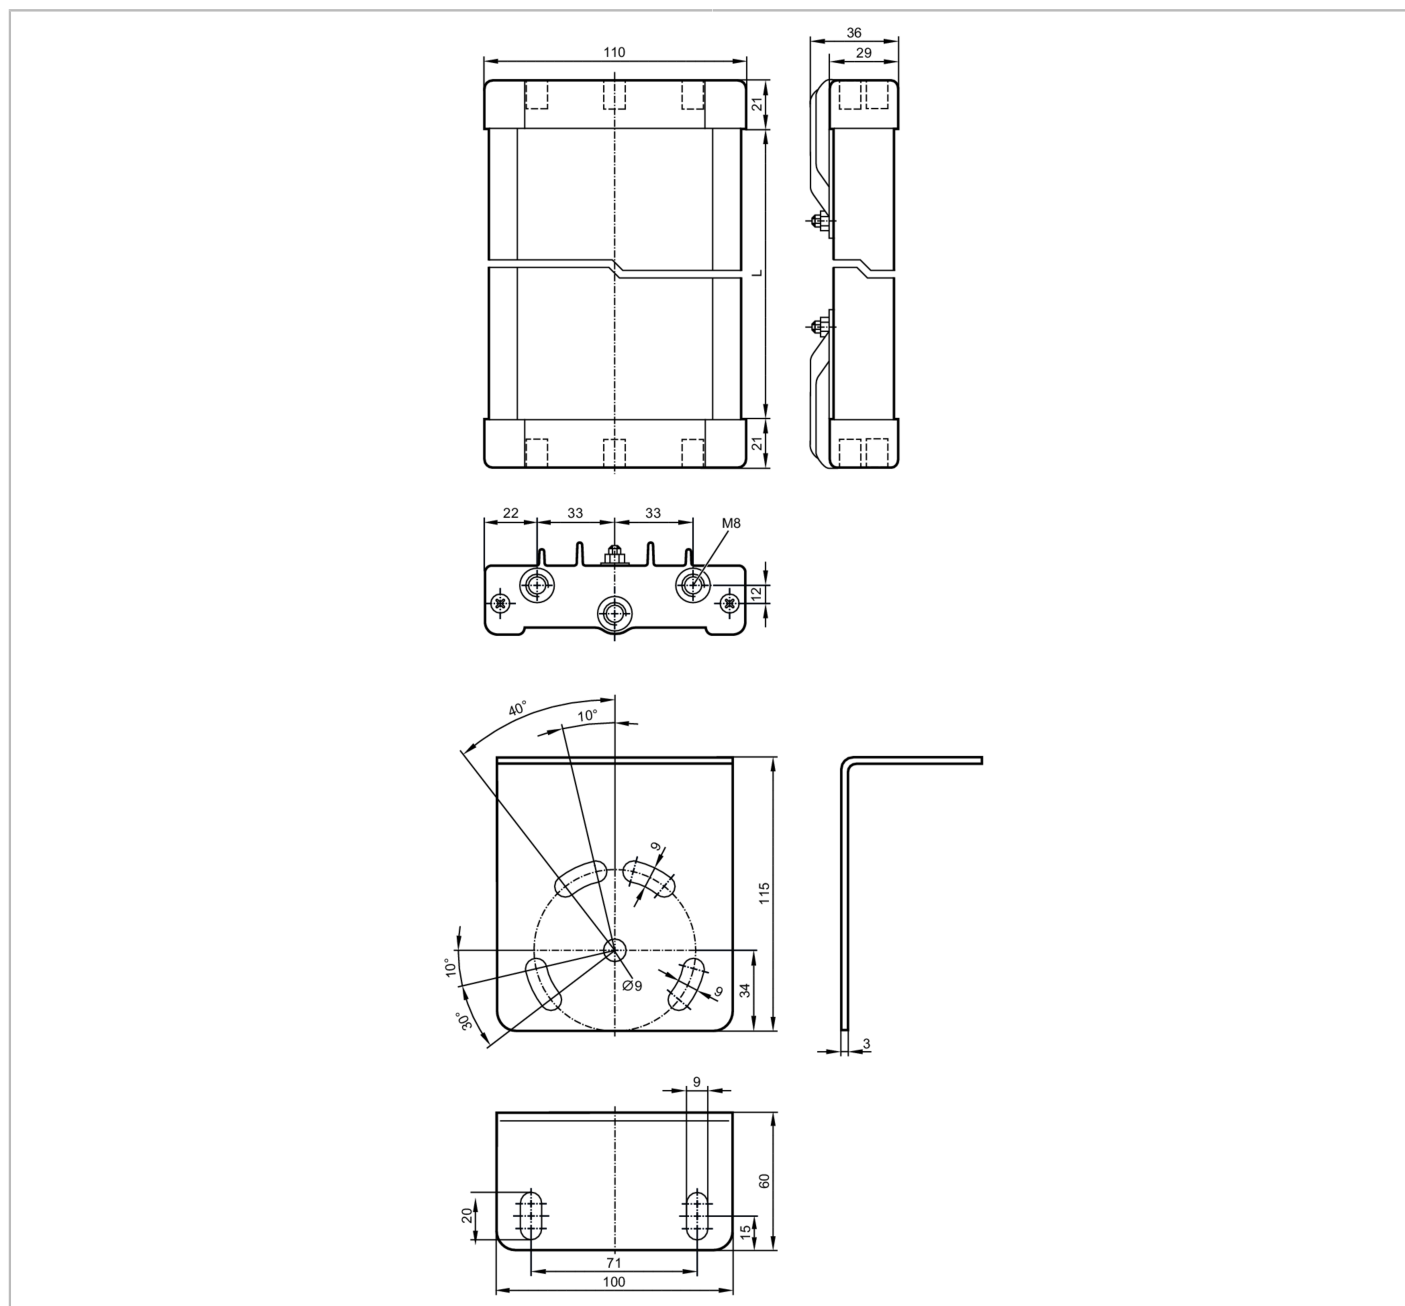

## Corner mirror for safety light grids

DEFLECTION MIRROR 540 LENGTH

Operating conditions	
Ambient temperature	[°C] -10...55
Mechanical data	
Weight	[g] 3764
Materials	aluminium epoxy-powder coated; plastics; Accessories: steel galvanised
Length	[mm] 540
Accessories	
Accessories (supplied)	screws: 4 x M8 hexagon nuts: 4 x M8 washers: 4

## Corner mirror for safety light grids

DEFLECTION MIRROR 540 LENGTH