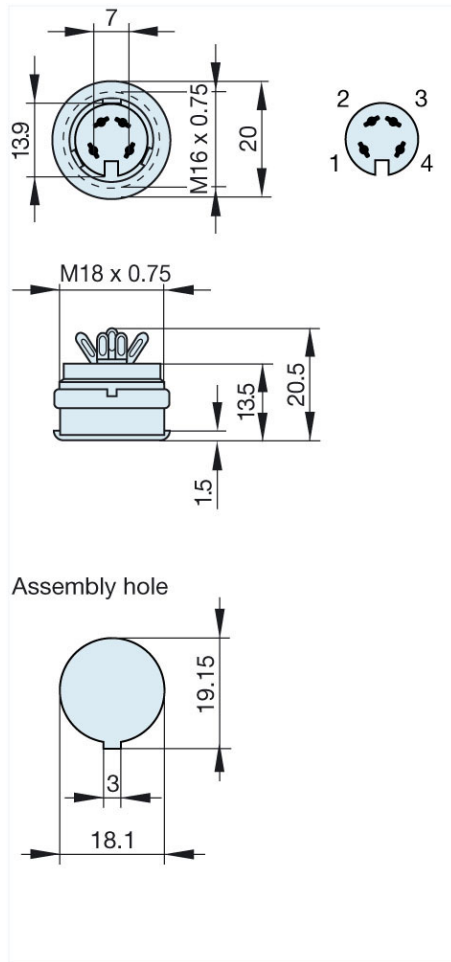

Industrial Connecting Solutions: Circular Connectors: Audio/Video Connectors: DIN EN 60 130-09 Connectors (MAS/MAK series): with locking screw: Panel-mounted sockets: MAB 4100 grau/grey
<https://e-catalog.hirschmann.com:443/link/57078-24228-256281-256282-24384-24391-24392-34646/en/conf/ui/state>

Picture
Drawing

Belden Deutschland GmbH
Im Gewerbepark 2
58579 Schalksmühle
Germany
Phone: +49 7127/14-1806
E-Mail: icos-sales@belden.com

The information published in the websites has been compiled as carefully as possible. It is subject to alteration without notice in technical as well as in price-related/commercial respect.