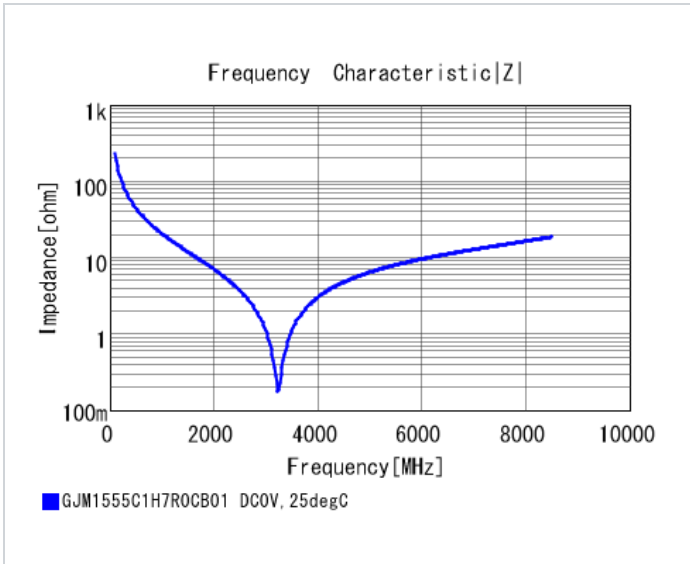

⚠ Attention

- 1.This datasheet is downloaded from the website of Murata Manufacturing Co., Ltd. Therefore, it's specifications are subject to change or our products in it may be discontinued without advance notice. Please check with our sales representatives or product engineers before ordering.
  - 2.This datasheet has only typical specifications because there is no space for detailed specifications.
2. Therefore, please review our product specifications or consult the approval sheet for product specifications before ordering.