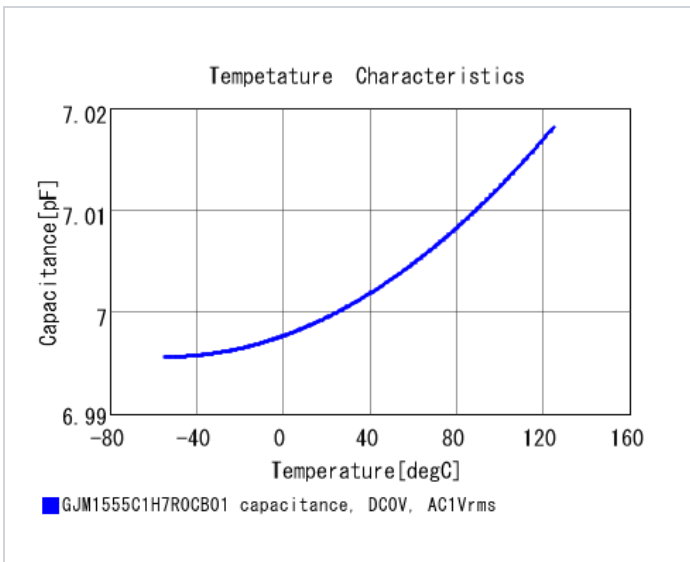

⚠ Attention

- 1.This datasheet is downloaded from the website of Murata Manufacturing Co., Ltd. Therefore, it's specifications are subject to change or our products in it may be discontinued without advance notice. Please check with our sales representatives or product engineers before ordering.
  - 2.This datasheet has only typical specifications because there is no space for detailed specifications.
2. Therefore, please review our product specifications or consult the approval sheet for product specifications before ordering.