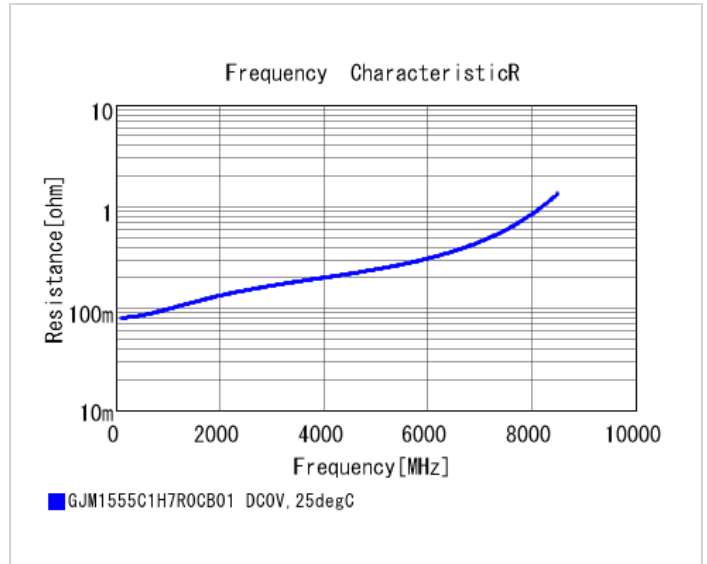

⚠ Attention

- 1.This datasheet is downloaded from the website of Murata Manufacturing Co., Ltd. Therefore, it's specifications are subject to change or our products in it may be discontinued without advance notice. Please check with our sales representatives or product engineers before ordering.
  - 2.This datasheet has only typical specifications because there is no space for detailed specifications.
2. Therefore, please review our product specifications or consult the approval sheet for product specifications before ordering.