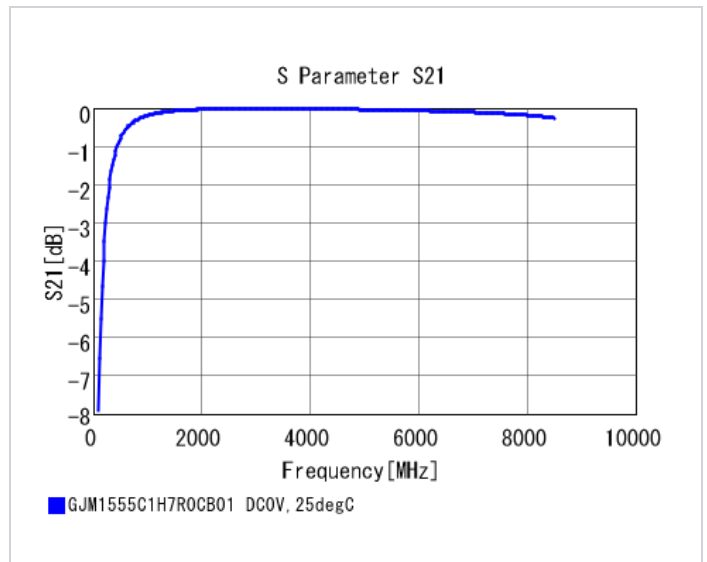

⚠ Attention

- 1.This datasheet is downloaded from the website of Murata Manufacturing Co., Ltd. Therefore, it's specifications are subject to change or our products in it may be discontinued without advance notice. Please check with our sales representatives or product engineers before ordering.
  - 2.This datasheet has only typical specifications because there is no space for detailed specifications.
2. Therefore, please review our product specifications or consult the approval sheet for product specifications before ordering.