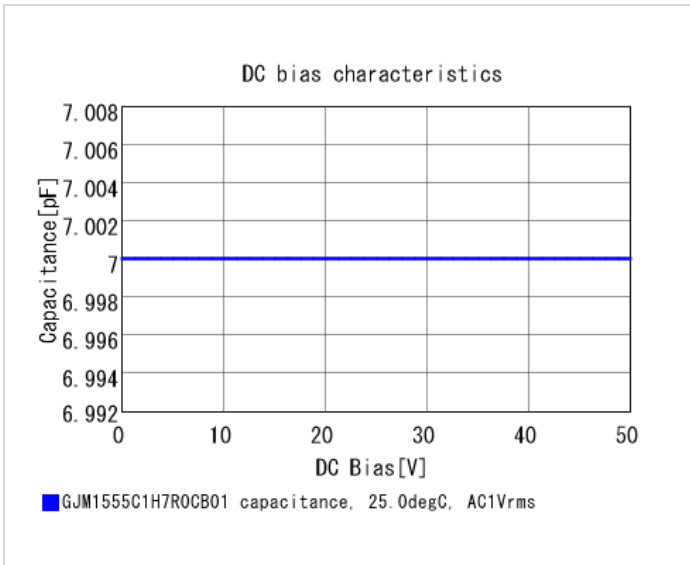

⚠ Attention

- 1.This datasheet is downloaded from the website of Murata Manufacturing Co., Ltd. Therefore, it's specifications are subject to change or our products in it may be discontinued without advance notice. Please check with our sales representatives or product engineers before ordering.
  - 2.This datasheet has only typical specifications because there is no space for detailed specifications.
2. Therefore, please review our product specifications or consult the approval sheet for product specifications before ordering.