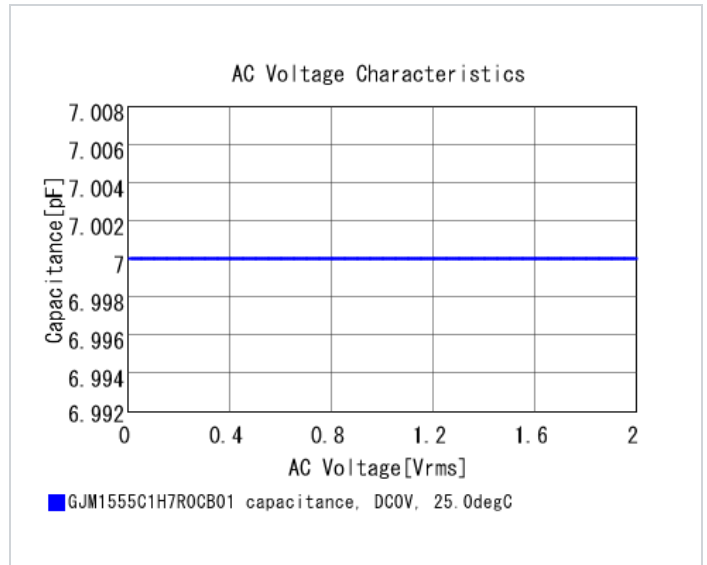

⚠ Attention

- 1.This datasheet is downloaded from the website of Murata Manufacturing Co., Ltd. Therefore, it's specifications are subject to change or our products in it may be discontinued without advance notice. Please check with our sales representatives or product engineers before ordering.
  - 2.This datasheet has only typical specifications because there is no space for detailed specifications.
2. Therefore, please review our product specifications or consult the approval sheet for product specifications before ordering.