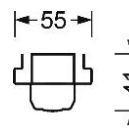

Category (ETIM):	Variable device mount
Type:	Device mount IP20-SDGVLT LED
Order number:	18324606650
Configuration:	Lamps integrated: LED, Light colour 840/neutral white (4000K), Colour rendering Ra>80; LED service life 50000h L80/B10
Operating device:	Electronic driver DALI (1 pcs.)
Mains voltage:	230V / 50Hz
System performance (W):	73
Luminaire luminous flux (lm):	10000
lm/W:	146
Ambient temperatures:	10°C / 35°C
Certifications:	IP 20, protection class I, F, DIN10500/Food, Indoor, CE
Colour of the housing:	traffic white RAL 9016
Weight (net) (kg):	2.1
Dimensions LxWxH/DxH (mm):	1531 x 63 x 41
mounting method:	Mounting rail system mounting
EAN-number:	4020863336296
Commodity code:	94051098

SDGVLT LED 10000lm 840 • vw • DALI • 18324606650

Lighting technology
Linear.Lens.Profil-direct narrow distribution
SDGVLT LED 10000 lm 840

ηLB	100 %
lm/W	146
Φ ↓/↑	99 % / 1 %
UGR q/l	22.0 / 29.5

Quick-fit mounting system Variable device mount; Device mount made of galvanised, profiled sheet steel, surface coated with polyester resin enamel. Toolless fastening with two integrated lateral lever locks. LED unit in housing length for optically seamless light run. Can be variably positioned on the mounting rail. Housing colour traffic white RAL 9016; Direct narrow light distribution using Linear.Lens.Profil made of clear PMMA plastic. Optically seamless light run. Heat-resistant cables including connection cable 1 m and rapid installation plug connector with tool-less phase pre-selection and locating finger.

Dimensions LxWxH/DxH (mm): 1531 x 63 x 41
Configuration: Lamps integrated: LED, Light colour 840/neutral white (4000K), Colour rendering Ra>80; LED service life 50000h L80/B10
Luminaire luminous flux (lm): 10000
lm/W: 146
Operating device: Electronic driver DALI (1 pcs.)
System performance (W): 73
Conditions: Suitable for use in ambient temperatures of 10°C to 35°C
Certifications: IP 20, protection class I, F, DIN10500/Food, Indoor, CE