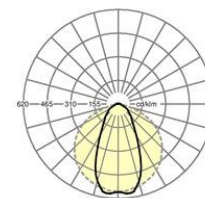

Category (ETIM):	Variable device mount
Type:	Device mount IP20-SDGVLT LED
Order number:	18324606650
Configuration:	Lamps integrated: LED, Light colour 840/neutral white (4000K), Colour rendering Ra>80; LED service life 50000h L80/B10
Operating device:	Electronic driver DALI (1 pcs.)
Mains voltage:	230V / 50Hz
System performance (W):	73
Luminaire luminous flux (lm):	10000
lm/W:	146
Ambient temperatures:	10°C / 35°C
Certifications:	IP 20, protection class I, F, DIN10500/Food, Indoor, CE
Colour of the housing:	traffic white RAL 9016
Weight (net) (kg):	2.1
Dimensions LxWxH/DxH (mm):	1531 x 63 x 41
mounting method:	Mounting rail system mounting
EAN-number:	4020863336296
Commodity code:	94051098

SDGVLT LED 10000lm 840 • vw • DALI • 18324606650

Lighting technology
Linear.Lens.Profil-direct narrow distribution
SDGVLT LED 10000 lm 840

ηLB	100 %
lm/W	146
Φ ↓/↑	99 % / 1 %
UGR q/l	22.0 / 29.5

Quick-fit mounting system Variable device mount; Device mount made of galvanised, profiled sheet steel, surface coated with polyester resin enamel. Toolless fastening with two integrated lateral lever locks. LED unit in housing length for optically seamless light run. Can be variably positioned on the mounting rail. Housing colour traffic white RAL 9016; Direct narrow light distribution using Linear.Lens.Profil made of clear PMMA plastic. Optically seamless light run. Heat-resistant cables including connection cable 1 m and rapid installation plug connector with tool-less phase pre-selection and locating finger.

Dimensions LxWxH/DxH (mm): 1531 x 63 x 41
Configuration: Lamps integrated: LED, Light colour 840/neutral white (4000K), Colour rendering Ra>80; LED service life 50000h L80/B10
Luminaire luminous flux (lm): 10000
lm/W: 146
Operating device: Electronic driver DALI (1 pcs.)
System performance (W): 73
Conditions: Suitable for use in ambient temperatures of 10°C to 35°C
Certifications: IP 20, protection class I, F, DIN10500/Food, Indoor, CE