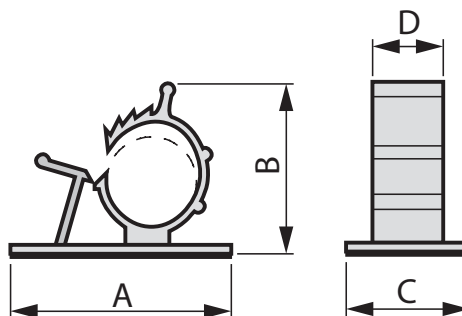

Cable Clamp -15...+65 °C black Polyamide 6.6

Cable Clamps, Adjustable, RND

FEATURES:

- Self-adhesive
- Latch-in closure
- Adjustable diameter

SPECIFICATION:

Temperature range	-15...+65 °C
Colour	black
Material	Polyamide 6.6

PRODUCT RANGE:

Art. Nr.	Clamping range	A	B	C	D
RND 475-00319	ø 7.9...10.3 mm	25.4 mm	22.2 mm	19.1 mm	10.2 mm
RND 475-00320	ø 10.0...12.5 mm	31.8 mm	27.8 mm	19.1 mm	10.2 mm
RND 475-00321	ø 12.6...15.4 mm	37.0 mm	31.8 mm	18.4 mm	12.1 mm
RND 475-00322	ø 16.5...20.1 mm	42.0 mm	37.0 mm	25.0 mm	12.7 mm