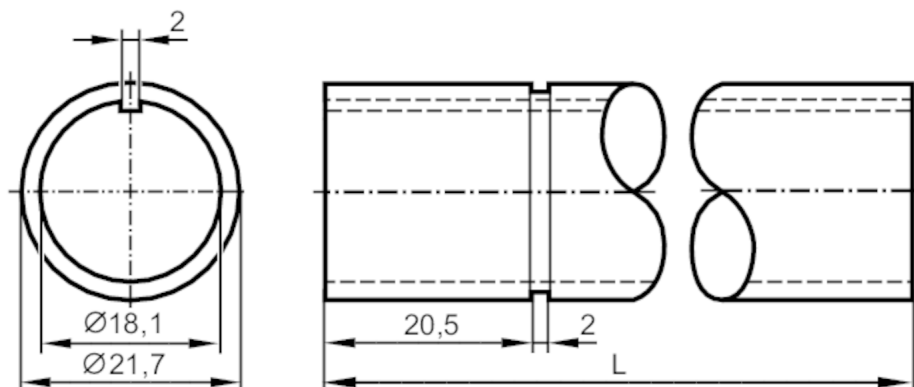

## Mounting tube

LED-Tower/Pole/100mm

L: 100 mm

### Mechanical data

Weight	[g]	32
Dimensions	[mm]	Ø 21.7
Materials		aluminium black
Length	[mm]	100