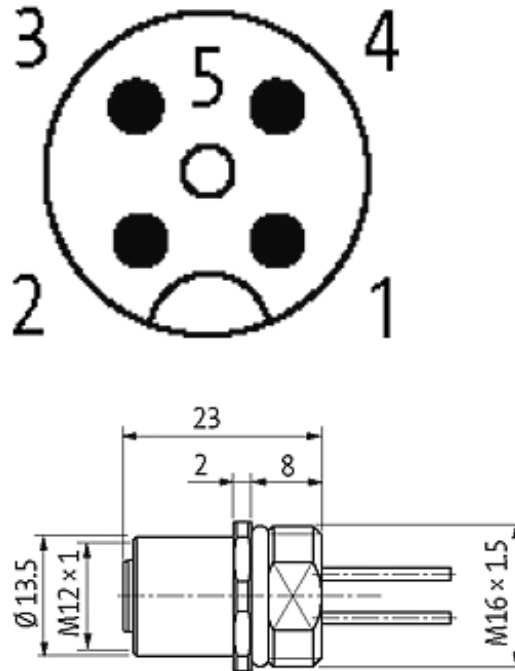

M12 FEMALE FLANGE PLUG A CODED FRONT MOUNT

PP-wires 4X0.34 0.5m

Flange M12 female
4-pole
Front mounting
with multi-strand wire

[Link to Product](#)**Illustration**

Female

Product may differ from Image

Form

13541

Technical Data

Operating voltage	max. 250 V AC/DC
Operating current per contact	max. 4 A
Locking of ports	Screw thread M12 × 1 mm (recommended torque 0.6 Nm) self-securing
Protection	IP67 inserted and tightened (EN 60529)

Cables

Cable number	971
No./diameter of wires	4 × 0.34 mm ²
Wire isolation	PP (br, wh, bl, bk)
Shore hardness outer jacket	70 ± 5D
Outer diameter	approx. 1.25 mm
Bend radius (fixed)	5 × outer Ø
Bend radius (moving)	10 × outer Ø
Temperature range (fixed)	-40...+80 °C
Temperature range (mobile)	-25...+80 °C

General data

Temperature range	-25...+85 °C
-------------------	--------------

Commercial data

country of origin	DE
customs tariff number	85444290
minimum order quantity	1