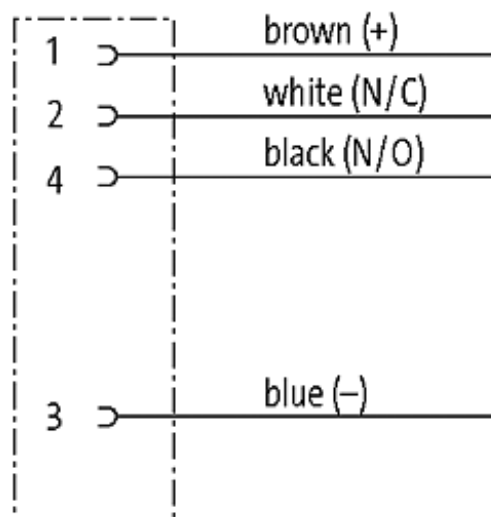

M12 FEMALE FLANGE PLUG A CODED FRONT MOUNT

PP-wires 4X0.34 0.5m

Flange M12 female
4-pole
Front mounting
with multi-strand wire

[Link to Product](#)**Illustration**

Female

Product may differ from Image

Form

13541

Technical Data

Operating voltage	max. 250 V AC/DC
Operating current per contact	max. 4 A
Locking of ports	Screw thread M12 × 1 mm (recommended torque 0.6 Nm) self-securing
Protection	IP67 inserted and tightened (EN 60529)

General data

Temperature range	-25...+85 °C
-------------------	--------------

Commercial data

country of origin	DE
customs tariff number	85444290
minimum order quantity	1