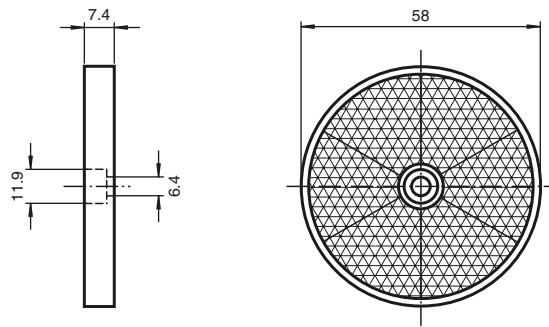

Dimensions

Model Number

REF-C60

Reflector, round \varnothing 58 mm, central mounting hole

Features

- Mounting holes for simple installation

Technical data

General specifications

Construction type circular

Ambient conditions

Ambient temperature -20 ... 85 °C (-4 ... 185 °F)

Mechanical specifications

Material PMMA/ABS

Dimensions Diameter: 58 mm

Mounting mounting hole