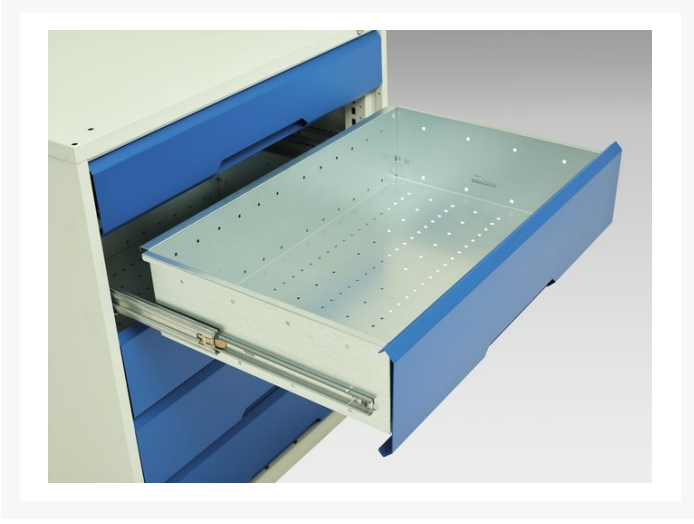

16927053. - verso mobile cabinet

Short Description

verso mobile cabinet with 6 drawers and lino top

WxDxH: 1050x600x980mm

Product Images

Additional Information

Description	verso mobile drawer cabinet with 6 drawers & lino top. Featuring a robust, fully welded steel housing with push - pull handle, 100% extension drawers with drawer blocking and 125mm diameter castors. Drawer configuration: 3x 100mm, 2x 125mm, 1x 175mm (50kg U.D.L.). Finished in durable powder coat paint. WxDxH: 1050x600x980mm
Width	1050
Depth	600
Height	980
Customs tariff number	94032080
Product material	Sheet steel
Product surface	Powder coated
Drawer Load Capacity	50 kg
Drawer height 1	100mm
Drawer 1 Internal Dimensions	930mm x 480mm x 75mm
Drawer height 2	100mm
Drawer 2 Internal Dimensions	930mm x 480mm x 75mm
Drawer height 3	100mm
Drawer 3 Internal Dimensions	930mm x 480mm x 75mm
Drawer height 4	125mm
Drawer 4 Internal Dimensions	930mm x 480mm x 100mm
Drawer height 5	125mm
Drawer 5 Internal Dimensions	930mm x 480mm x 100mm
Drawer height 6	175mm
Drawer 6 Internal Dimensions	930mm x 480mm x 150mm

Colour:	Anthracite grey
	Crimson red
	Gentian blue
	Light grey

Product Options