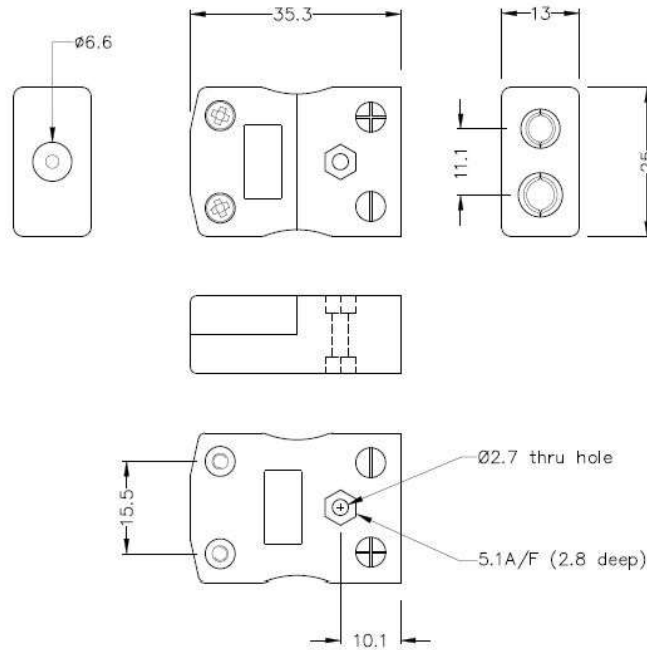

Standard in-line Socket
(dimensions in mm)

Specifications

General Description	Accepts standard round plug pins, contacts are polarised to prevent incorrect connection.
Thermocouple Type	T IEC
Connector Type	Socket
Connector Size	Standard
Colour	Brown
Max. Temperature	220°C
+Positive Contact	Copper
-Negative Contact	Copper Nickel
Standards Met	BS EN 50212:1997, RoHS

Ordering Information

Thermocouple Type	Colour Code	Size	Style	Manufacturers Number	Farnell order Number
T	IEC	Standard	Socket	IS-T-F	3810240