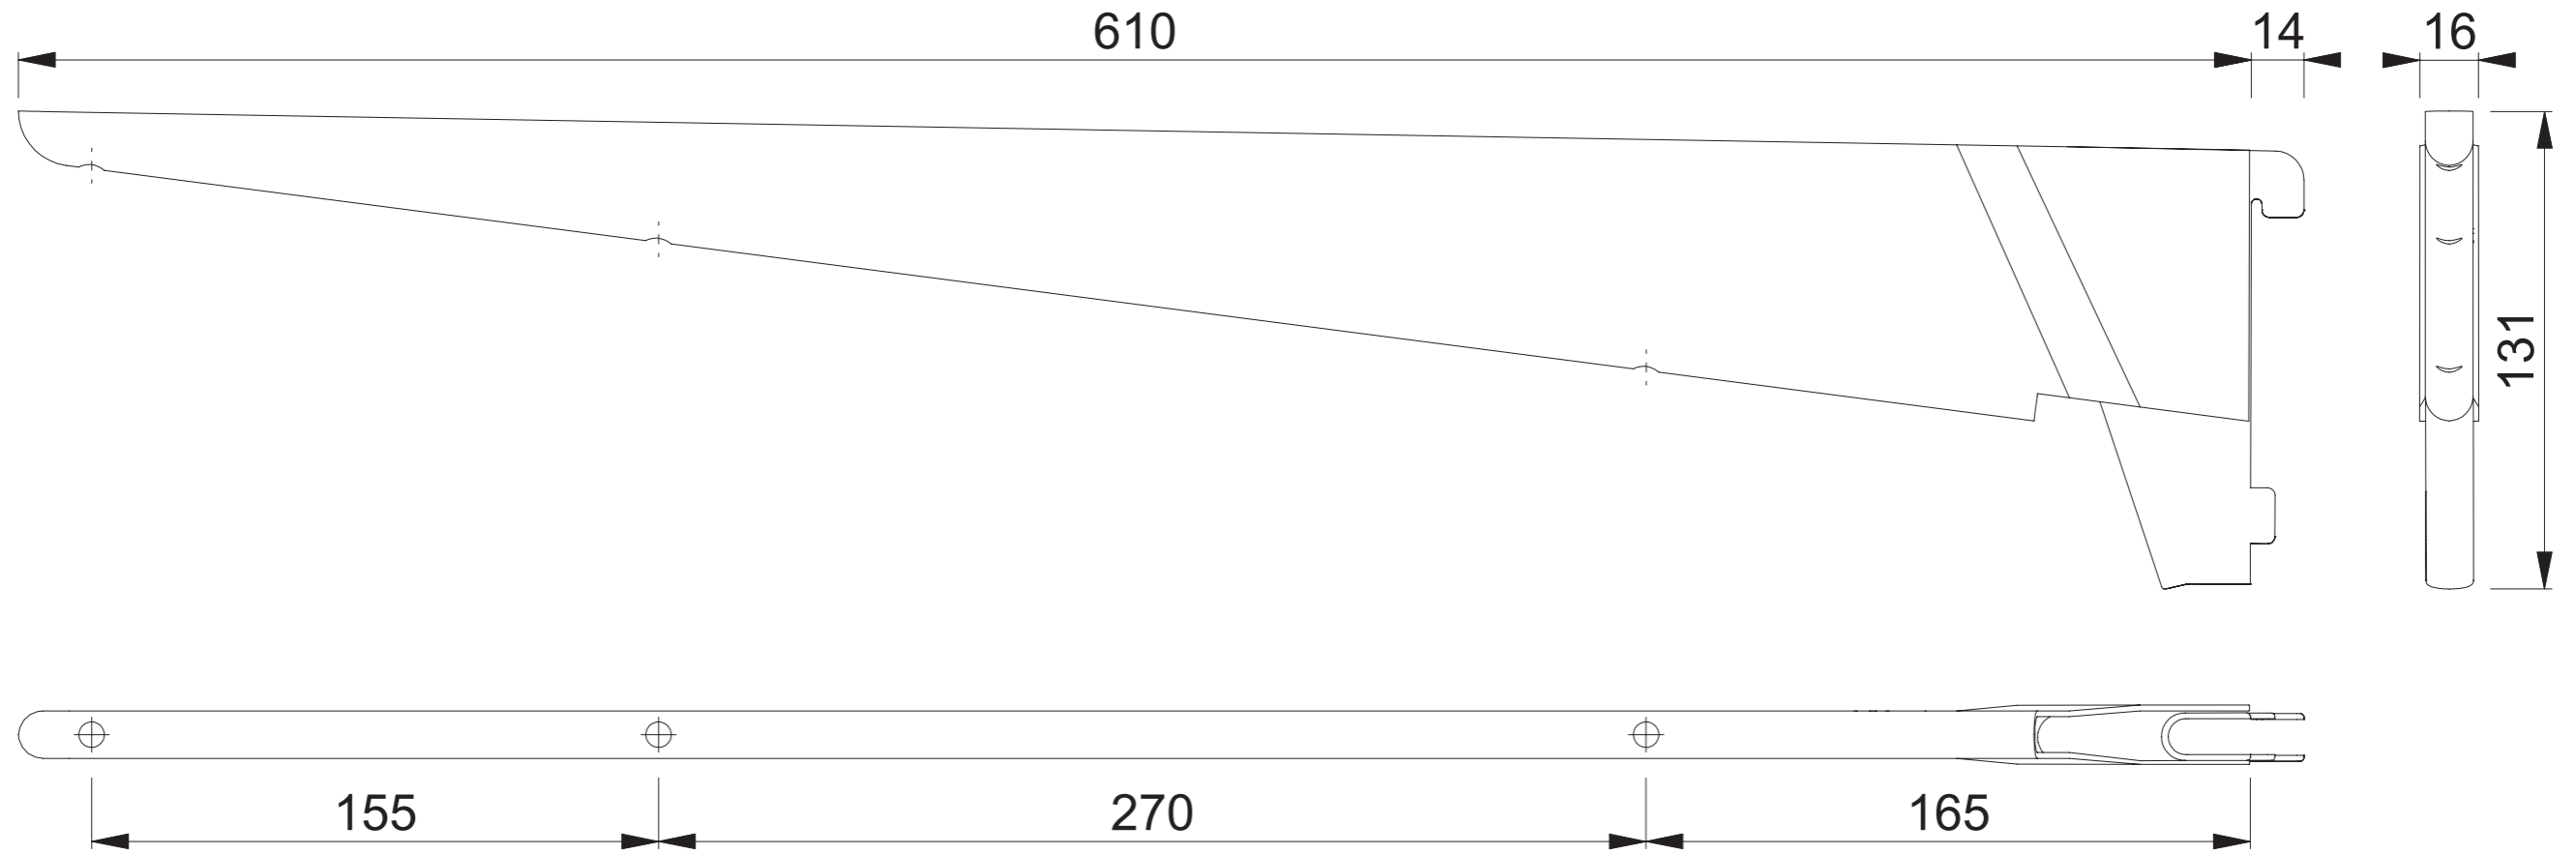

# AR-BR610 (610mm Reinforced Bracket)

These documents are property of HOPPE (UK) LTD, Standerford, Wolverhampton and are protected by both copyright and fair trade law. Any reproduction, reprint, copying, passing on to third parties and whichever use of these documents or parts thereof is prohibited, except with prior written consent of HOPPE.

Scale 1:2	Drawn by J.Renhard	Date 04.03.15	Drawing No. c9502011e001	<b>ARRONE</b> The Complete Range
--------------	-----------------------	------------------	-----------------------------	-------------------------------------