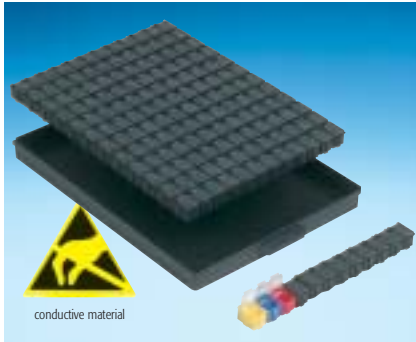

SMD CABINETS WITH CHIP CONTAINERS

Art. No. **144 SMD-Boxen N1**
fitting exactly into **A 1-4/16-6-10**
Inside Dimensions 340 x 250 x 22

Art. No. SMD cabinet **A 1-4 Bunt 144**
Cabinet with 3 drawers incl.
3 x 144 = 432 pcs

Art. No. SMD cabinet **A 1-4 ESD 144**
Cabinet with 3 drawers incl.
3 x 144 = 432 pcs

Art. No. **72 SMD-Boxen N2**
fitting exactly into **A 1-4/16-6-10**
Inside Dimensions 340 x 250 x 22

Art. No. SMD cabinet **A 1-4 Bunt 72**
Cabinet with 3 drawers incl.
3 x 72 = 216 pcs