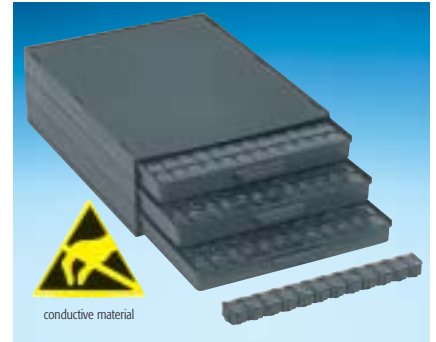

SMD CABINETS WITH CHIP CONTAINERS

Art. No. **144 SMD-Boxen N1**
fitting exactly into **A 1-4/16-6-10**
Inside Dimensions 340 x 250 x 22

Art. No. SMD cabinet **A 1-4 Bunt 144**
Cabinet with 3 drawers incl.
3 x 144 = 432 pcs

Art. No. SMD cabinet **A 1-4 ESD 144**
Cabinet with 3 drawers incl.
3 x 144 = 432 pcs

Art. No. **72 SMD-Boxen N2**
fitting exactly into **A 1-4/16-6-10**
Inside Dimensions 340 x 250 x 22

Art. No. SMD cabinet **A 1-4 Bunt 72**
Cabinet with 3 drawers incl.
3 x 72 = 216 pcs