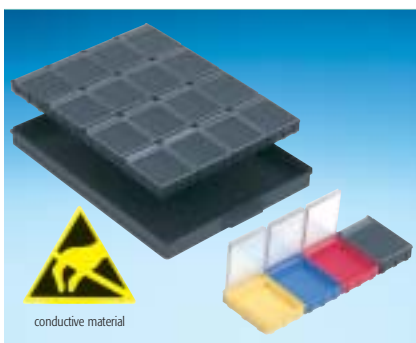

Art. No. **16 SMD-Boxen N4**
fitting exactly into **A 1-4/16-6-10**
Inside Dimensions 340 x 250 x 22