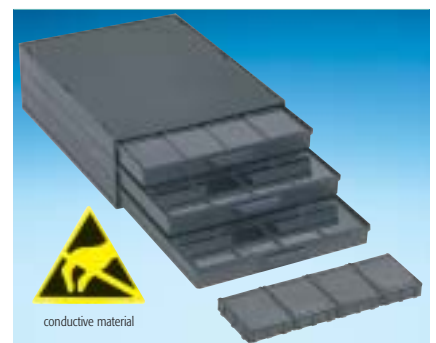

Art. No. SMD cabinet **A 1-4 ESD 16**
Cabinet with 3 drawers incl.
3 x 16 = 48 pcs