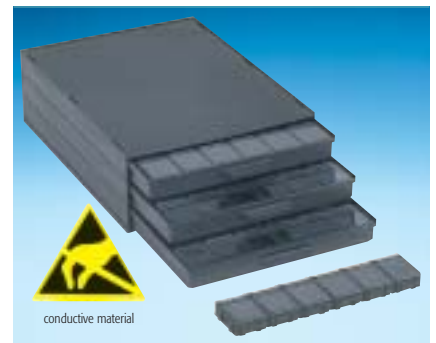

Art. No. SMD cabinet **A 1-4 ESD 36**
Cabinet with 3 drawers incl.
3 x 36 = 108 pcs