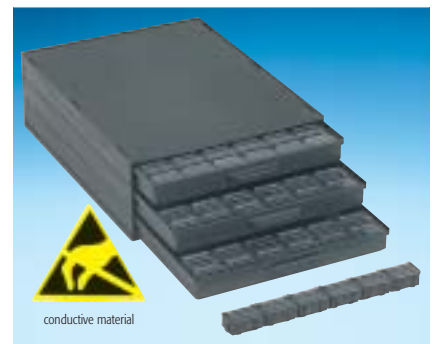

SMD CABINETS WITH CHIP CONTAINERS

Art. No. **144 SMD-Boxen N1**
fitting exactly into **A 1-4/16-6-10**
Inside Dimensions 340 x 250 x 22

Art. No. SMD cabinet **A 1-4 Bunt 144**
Cabinet with 3 drawers incl.
3 x 144 = 432 pcs

Art. No. SMD cabinet **A 1-4 ESD 144**
Cabinet with 3 drawers incl.
3 x 144 = 432 pcs

Art. No. **72 SMD-Boxen N2**
fitting exactly into **A 1-4/16-6-10**
Inside Dimensions 340 x 250 x 22

Art. No. SMD cabinet **A 1-4 Bunt 72**
Cabinet with 3 drawers incl.
3 x 72 = 216 pcs