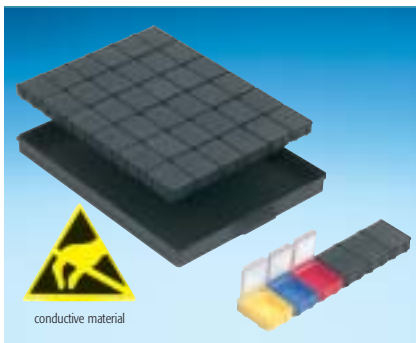

Art. No. **36 SMD-Boxen N3**
fitting exactly into **A 1-4/16-6-10**
Inside Dimensions 340 x 250 x 22