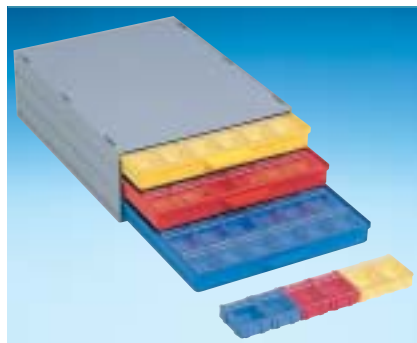

SMD CABINETS WITH CHIP CONTAINERS

Art. No. **144 SMD-Boxen N1**
fitting exactly into **A 1-4/16-6-10**
Inside Dimensions 340 x 250 x 22

Art. No. SMD cabinet **A 1-4 Bunt 144**
Cabinet with 3 drawers incl.
3 x 144 = 432 pcs

Art. No. SMD cabinet **A 1-4 ESD 144**
Cabinet with 3 drawers incl.
3 x 144 = 432 pcs

Art. No. **72 SMD-Boxen N2**
fitting exactly into **A 1-4/16-6-10**
Inside Dimensions 340 x 250 x 22

Art. No. SMD cabinet **A 1-4 Bunt 72**
Cabinet with 3 drawers incl.
3 x 72 = 216 pcs

Art. No. SMD cabinet **A 1-4 ESD 72**
Cabinet with 3 drawers incl.
3 x 72 = 216 pcs

Art. No. **36 SMD-Boxen N3**
fitting exactly into **A 1-4/16-6-10**
Inside Dimensions 340 x 250 x 22

Art. No. SMD cabinet **A 1-4 Bunt 36**
Cabinet with 3 drawers incl.
3 x 36 = 108 pcs