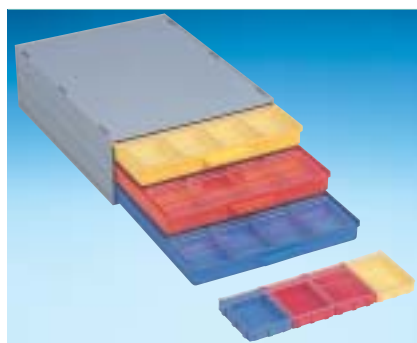

Art. No. SMD cabinet **A 1-4 Bunt 16**
Cabinet with 3 drawers incl.
3 x 16 = 48 pcs