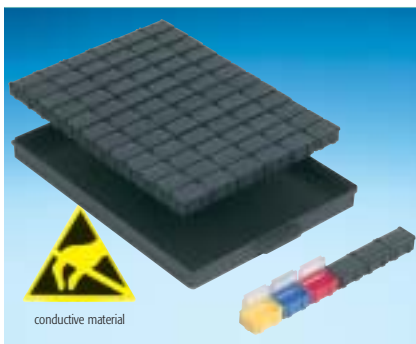

SMD CABINETS WITH CHIP CONTAINERS

Art. No. **144 SMD-Boxen N1**
fitting exactly into **A 1-4/16-6-10**
Inside Dimensions 340 x 250 x 22

Art. No. SMD cabinet **A 1-4 Bunt 144**
Cabinet with 3 drawers incl.
3 x 144 = 432 pcs

Art. No. SMD cabinet **A 1-4 ESD 144**
Cabinet with 3 drawers incl.
3 x 144 = 432 pcs

Art. No. **72 SMD-Boxen N2**
fitting exactly into **A 1-4/16-6-10**
Inside Dimensions 340 x 250 x 22

Art. No. SMD cabinet **A 1-4 Bunt 72**
Cabinet with 3 drawers incl.
3 x 72 = 216 pcs