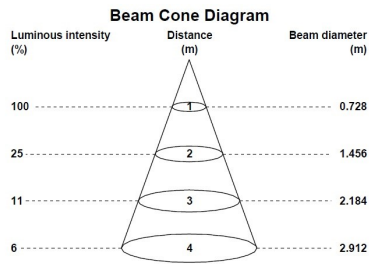

PAR56 LED PAR56 LED RGB 0060540

Recommendation for disposal at end of life	Not Applicable
Special purpose lamp	Yes
Suitable for household illumination	No
Safety message	Not suitable for household

PHOTOMETRY

TECHNICAL DRAWINGS