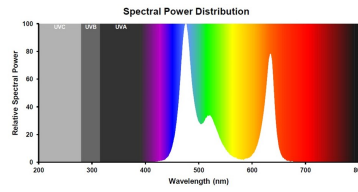

PAR56 LED PAR56 LED RGB 0060540

Recommendation for disposal at end of life	Not Applicable
Special purpose lamp	Yes
Suitable for household illumination	No
Safety message	Not suitable for household

PHOTOMETRY