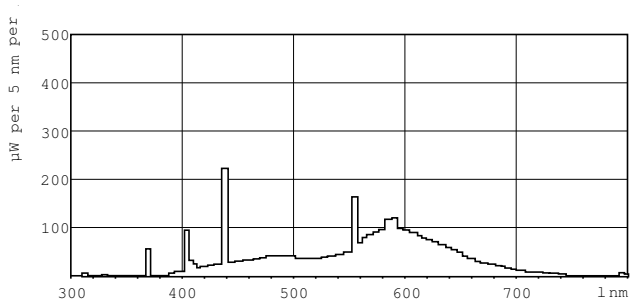

Product data

General Information		Operating and Electrical	
Cap-Base	G5 [G5]	Power (Nom)	6.0 W
Life To 10% Failures (Nom)	5000 h	Lamp Current (Nom)	0.160 A
Life to 50% Failures (Nom)	10000 h	Voltage (Nom)	42 V
Life to 50% Failures Preheat (Nom)	10000 h		
System Description	-	Controls and Dimming	
Flux measurement reference	Sphere	Dimmable	Yes
Light Technical			
Color Code	33-640		
Luminous Flux (Nom)	260 lm		
Color Designation	Cool White (CW)		
Lumen Maintenance 10000 h (Nom)	58 %		
Lumen Maintenance 2000 h (Nom)	75 %		
Lumen Maintenance 5000 h (Nom)	70 %		
Chromaticity Coordinate X (Nom)	0.38		
Chromaticity Coordinate Y (Nom)	0.38		
Correlated Color Temperature (Nom)	4000 K		
Luminous Efficacy (rated) (Nom)	43 lm/W		
Color Rendering Index (Nom)	59		

TL Mini Standard Colours

Mechanical and Housing

Bulb Shape	T5 [16 mm (T5)]
------------	------------------

Approval and Application

Energy Efficiency Class	G
Mercury (Hg) Content (Max)	2.5 mg
Mercury (Hg) Content (Nom)	4.4 mg
Energy Consumption kWh/1000 h	6 kWh
EPREL Registration Number	423488

Product Data

Full product code	871150071583827
-------------------	-----------------

Order product name	TL Mini 6W/33-640 FAM/10X25BOX
EAN/UPC - Product	8711500715838
Order code	928000503340
Numerator - Quantity Per Pack	1
Numerator - Packs per outer box	250
Material Nr. (12NC)	928000503340
Net Weight (Piece)	21.000 g
ILCOS Code	FD-6/41/2B-E-G5

Dimensional drawing

Product	D (max)	A (max)	B (max)	B (min)	C (max)
TL Mini 6W/33-640 FAM/10X25BOX	16 mm	212.1 mm	219.2 mm	216.8 mm	226.3 mm

TL Mini 6W/33-640 FAM/10X25BOX

Photometric data

LDPB_TL-MINI_33-640-Spectral power distribution B/W