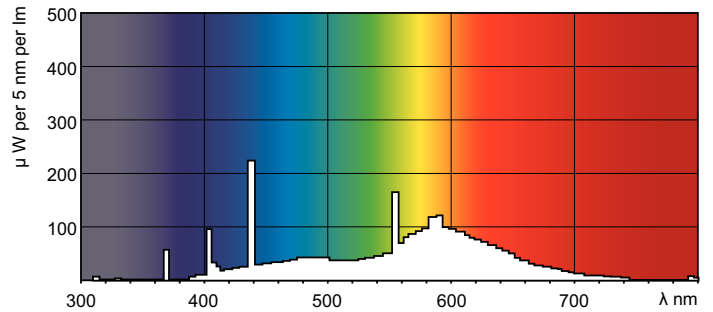

Product data

General Information		Operating and Electrical	
Cap-Base	G5 [G5]	Power (Nom)	6.0 W
Life To 10% Failures (Nom)	5000 h	Lamp Current (Nom)	0.160 A
Life to 50% Failures (Nom)	10000 h	Voltage (Nom)	42 V
Life to 50% Failures Preheat (Nom)	10000 h		
System Description	-	Controls and Dimming	
Flux measurement reference	Sphere	Dimmable	Yes
Light Technical			
Color Code	33-640		
Luminous Flux (Nom)	260 lm		
Color Designation	Cool White (CW)		
Lumen Maintenance 10000 h (Nom)	58 %		
Lumen Maintenance 2000 h (Nom)	75 %		
Lumen Maintenance 5000 h (Nom)	70 %		
Chromaticity Coordinate X (Nom)	0.38		
Chromaticity Coordinate Y (Nom)	0.38		
Correlated Color Temperature (Nom)	4000 K		
Luminous Efficacy (rated) (Nom)	43 lm/W		
Color Rendering Index (Nom)	59		

Dimensional drawing

Product	D (max)	A (max)	B (max)	B (min)	C (max)
TL Mini 6W/33-640 FAM/10X25BOX	16 mm	212.1 mm	219.2 mm	216.8 mm	226.3 mm

TL Mini 6W/33-640 FAM/10X25BOX

Photometric data

LDPB_TL-MINI_33-640-Spectral power distribution B/W