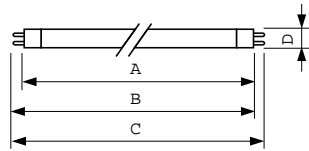

TL Mini Standard Colours

Mechanical and Housing

Bulb Shape	T5 [16 mm (T5)]
------------	------------------

Approval and Application

Energy Efficiency Class	G
Mercury (Hg) Content (Max)	2.5 mg
Mercury (Hg) Content (Nom)	4.4 mg
Energy Consumption kWh/1000 h	6 kWh
EPREL Registration Number	423488

Product Data

Full product code	871150071583827
-------------------	-----------------

Order product name	TL Mini 6W/33-640 FAM/10X25BOX
EAN/UPC - Product	8711500715838
Order code	928000503340
Numerator - Quantity Per Pack	1
Numerator - Packs per outer box	250
Material Nr. (12NC)	928000503340
Net Weight (Piece)	21.000 g
ILCOS Code	FD-6/41/2B-E-G5

Dimensional drawing

Product	D (max)	A (max)	B (max)	B (min)	C (max)
TL Mini 6W/33-640 FAM/10X25BOX	16 mm	212.1 mm	219.2 mm	216.8 mm	226.3 mm

TL Mini 6W/33-640 FAM/10X25BOX

Photometric data

LDPB_TL-MINI_33-640-Spectral power distribution B/W