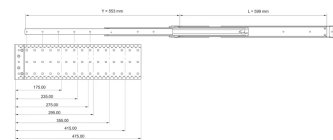

60110-440 TELESCOPIC SLIDE NARROW, LENGTH 559 MM

**KEY FEATURES**

Suitable for 84 HP width subracks (type-F,-type-H,-type-L)

Locks at full extension

Hinged

Extension length->-100 %

Rail width 7.5 mm

Maximum clear width of extension/drawer w = 84 HP (435 mm)

## PRODUCT ATTRIBUTES

---

Product Type: Telescopic Slide

Type: Narrow

Length: 559 mm

Static Load: 15 kg