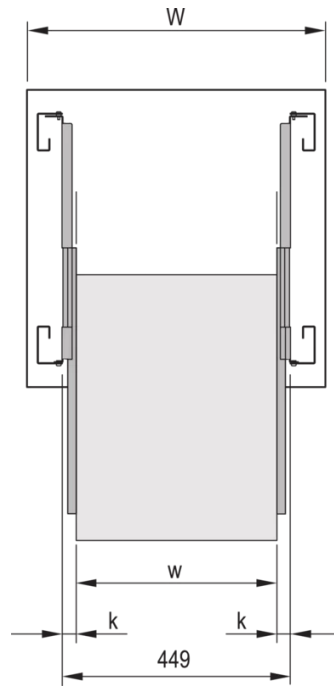

60110-440 TELESCOPIC SLIDE NARROW, LENGTH 559 MM

**KEY FEATURES**

Suitable for 84 HP width subracks (type-F,-type-H,-type-L)

Locks at full extension

Hinged

Extension length->-100 %

Rail width 7.5 mm

Maximum clear width of extension/drawer w = 84 HP (435 mm)

## PRODUCT ATTRIBUTES

---

Product Type: Telescopic Slide

Type: Narrow

Length: 559 mm

Static Load: 15 kg