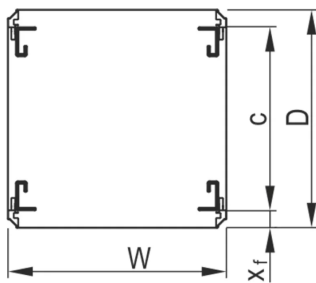

60110-440 TELESCOPIC SLIDE NARROW, LENGTH 559 MM

**KEY FEATURES**

Suitable for 84 HP width subracks (type-F,-type-H,-type-L)

Locks at full extension

Hinged

Extension length->-100 %

Rail width 7.5 mm

Maximum clear width of extension/drawer w = 84 HP (435 mm)

## PRODUCT ATTRIBUTES

---

Product Type: Telescopic Slide

Type: Narrow

Length: 559 mm

Static Load: 15 kg