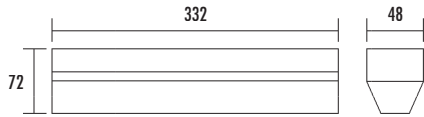

LEUCHTEN ZUR AUFHELLUNG DER RETTUNGSWEGE

LEUCHTEN DESIGN KE – Fortsetzung / LUMINAIRES DESIGN KE – continued

ABMESSUNGEN (mm) / DIMENSIONS (mm)

KE