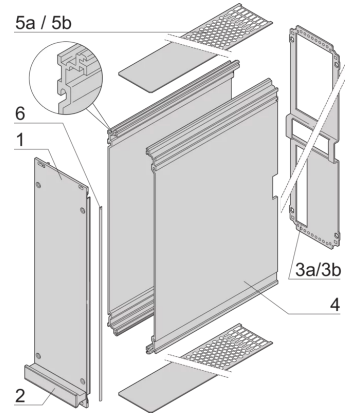

## PRODUKTBESCHREIBUNG

---

Cover plate with perforation, for guide rails (airflow approx. 60-%)

Rückwand mit Ausbruch für mehrere Steckverbinder

Extruded side panels with groove to right and left, to insert a PCB (board position in accordance with standard in left side panel only)