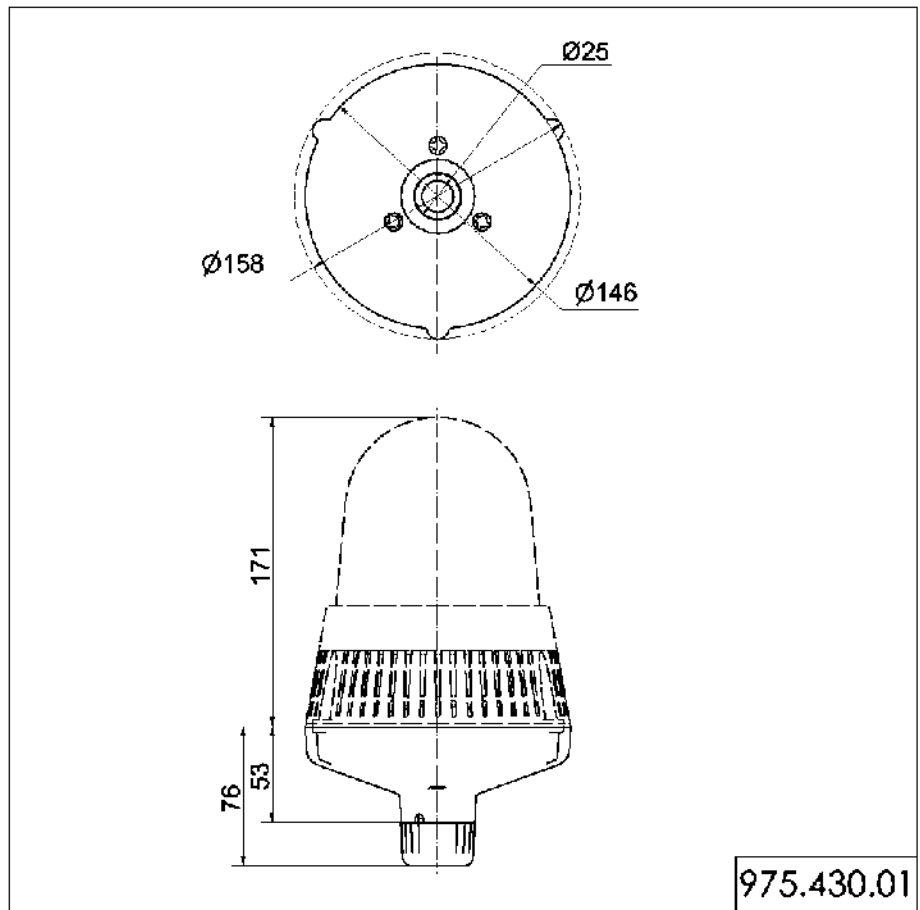

DRAWING

For additional installation and mounting information, refer to the appropriate user guide at www.werma.com. This printed copy is for information only and is subject to alteration.