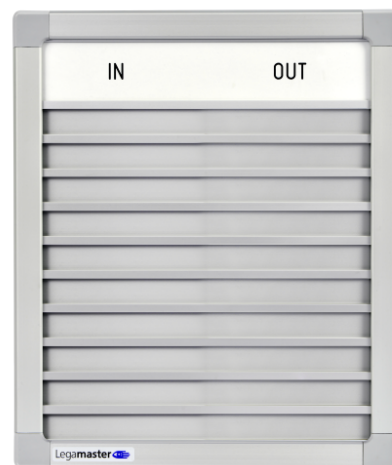

- Ideal for reception or entrance areas
- Shows presence and absence at a glance
- Easy wall mounting: flexible mounting & concealed slot system

PROFESSIONAL in-out board

31x26cm

- High-quality attendance board for up to 10 people
- Aluminium frame with light grey corner caps
- In-out plate in 4 languages included: English, German, French and Dutch
- Comes complete with mounting materials and blank names plates

Recommended accessories

- Engraved nameplate 2x12cm (Art.No. 7-622500)

Art.No. **7-622100**

GTIN **8713797032636**

Specifications

Surface (material/colour)	Plastic / White
Frame (material/colour)	Aluminium / Silver
Corner (material/colour)	Plastic / Light grey matt
Magnetic	Yes
Article dimensions	260 x 310 x 21 mm
Mobile	No
Mounting type	Wall
Included accessories	Mounting materials
Surface warranty	3 Years