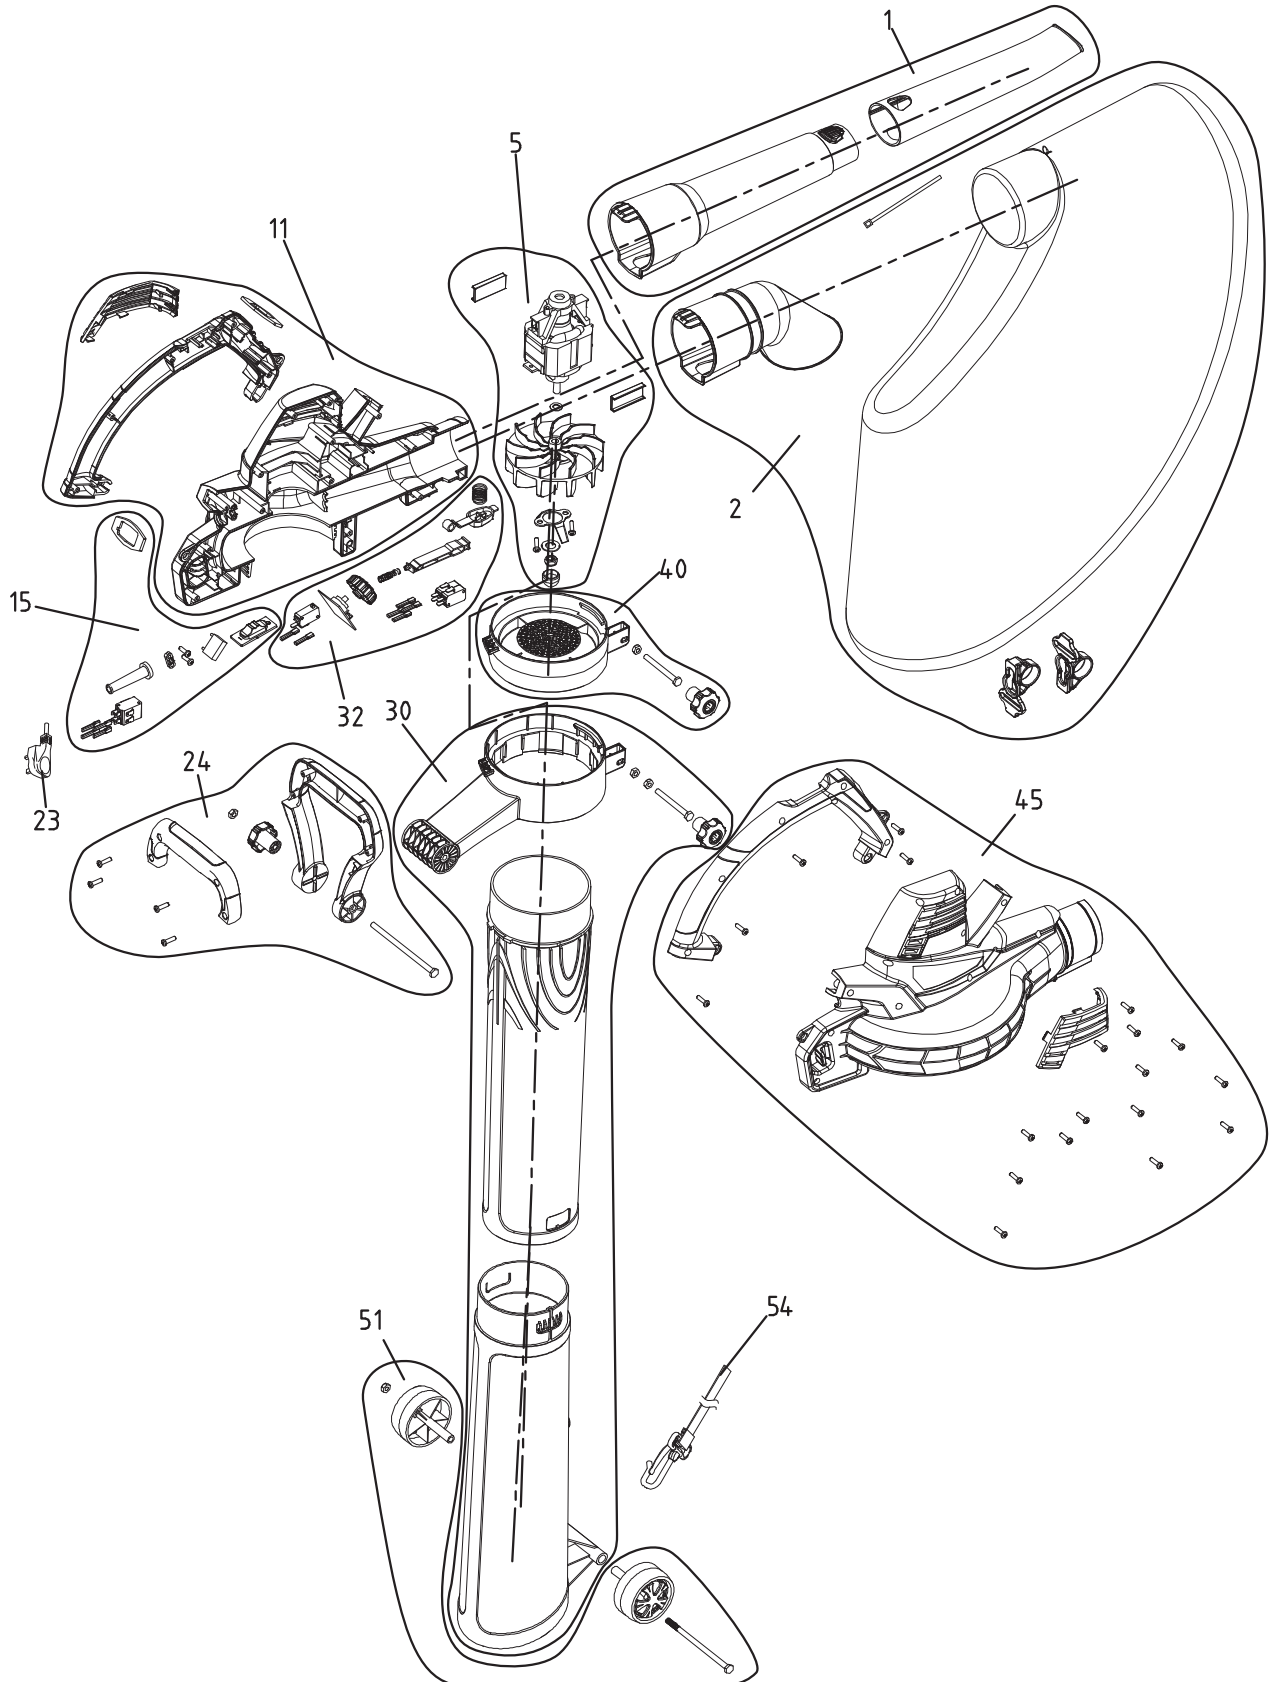

DRAPER®

230V GARDEN

VACUUM, BLOWER & MULCHER

GB

93165 - BV3200 SPARE PARTS DRAWING

230V GARDEN

VACUUM, BLOWER & MULCHER

93165 - BV3200 SPARE PARTS LISTING

KEY No.	PART No.	STOCK No.	DESCRIPTION
1	YBV320-3	97715	Blower pipe assembly
2	YBV3200-44	97463	Collection pipe bag & clips
5	YBV3200-5	97716	Motor fan & blade assembly
11	YBV3200-11	97721	Left housing assembly
15	YBV3200-16	97722	Power switch assembly
23	YBV3200-23	97725	Power cable with plug
24	YBV3200-28	97726	Auxiliary handle
30	YBV3200-30	97740	Vacuum chute assembly
32	YBV3200-32	97728	Speed control assembly
40	YBV3200-40	97729	Vacuum shroud
45	YBV3200-46	97730	Right housing assembly
51	YBV3200-52	97738	Wheel set
54	YBV3200-54	97464	Shoulder harness

KEY No.	PART No.	STOCK No.	DESCRIPTION