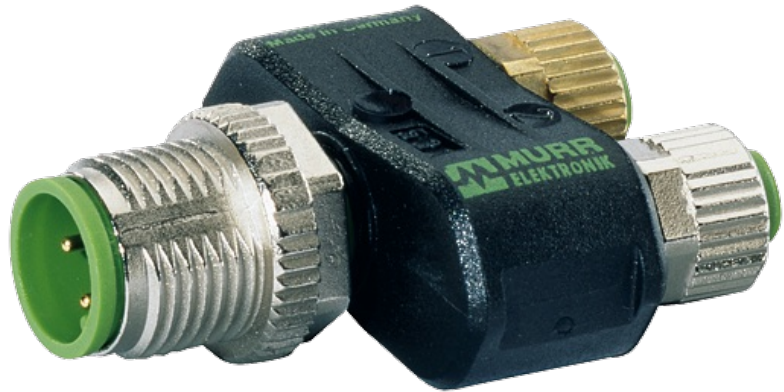

## T-COUPLER SLIMLINE M12 MALE / 2X M8 FEMALE

T-coupler (Slimline) M12 - M8  
4-pole  
Distribution function (NO)

Plastic housings with good resistance against chemicals and oils. The resistance to aggressive media should be individually tested for your application. Further details on request.

#### Illustration

Product may differ from Image

### Technical Data

Operating voltage	max. 60 V AC/DC
Operating current per contact	max. 4 A
Locking of ports	Screw thread M8/M12 × 1 mm (recommended torque 0.4/0.6 Nm), self-securing
Protection	IP65 and IP67 when plugged and screwed down (EN 60529)