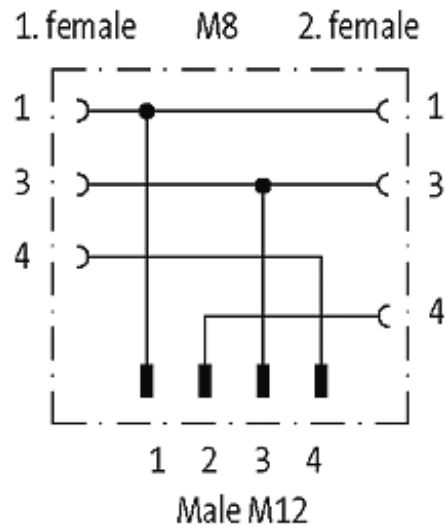

## T-COUPLER SLIMLINE M12 MALE / 2X M8 FEMALE

T-coupler (Slimline) M12 - M8  
4-pole  
Distribution function (NO)

Plastic housings with good resistance against chemicals and oils. The resistance to aggressive media should be individually tested for your application. Further details on request.

#### Illustration

Product may differ from Image