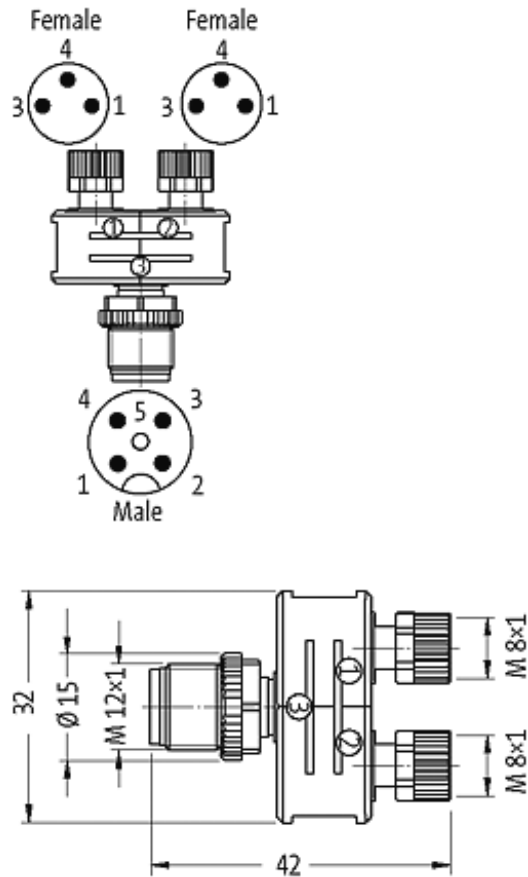

Product may differ from Image