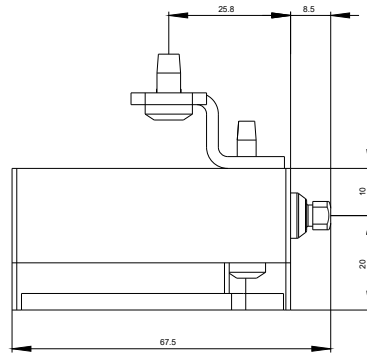

11.03.2015