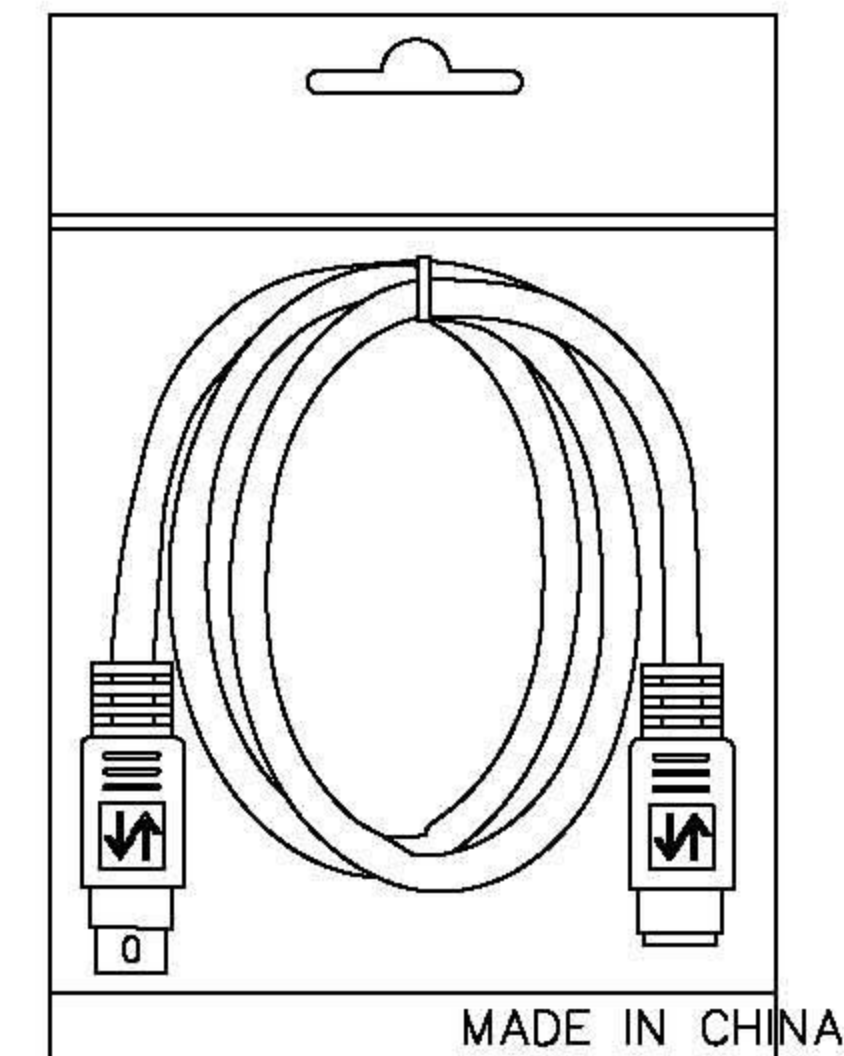

PE BAG(190*300*0.06)

1PCS/PE BAG+吊卡+條碼貼紙

須貼外箱貼紙

COMPANY	RLA		ITEM NO.	11.01.5618	NO	B3909	Rotronic Co., Ltd.	SCALE	
REVISION	DATE	DISCRIPTION	DRAWN BY					UNIT(mm)	
REV.A/0	2006.05.10	C9-2509057	DESIGNED BY					DRAWING NO.	
			APPROVAL BY