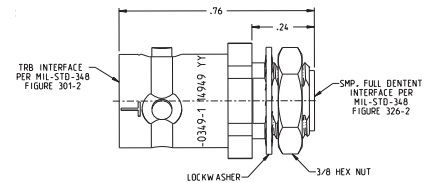

TRB Jack to SMP Male Adapter

Part No	Description	Keying Options
3-0349	TRB Jack to SMP Male Adapter	9