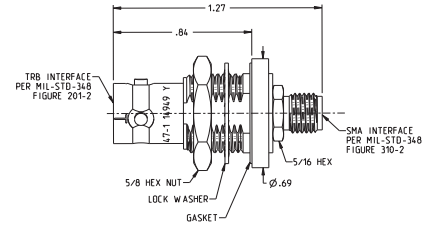

TRB Jack to SMA Bulkhead Adapter

Part No	Description	Keying Options
3-0347	TRB Jack to SMA Bulkhead Adapter	9