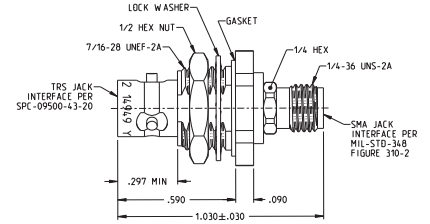

TRS Jack to SMA Jack Bulkhead Adapter

Part No	Description	Keying Options
305-1932	TRS Jack to SMA Jack Bulkhead Adapter	Contact Factory