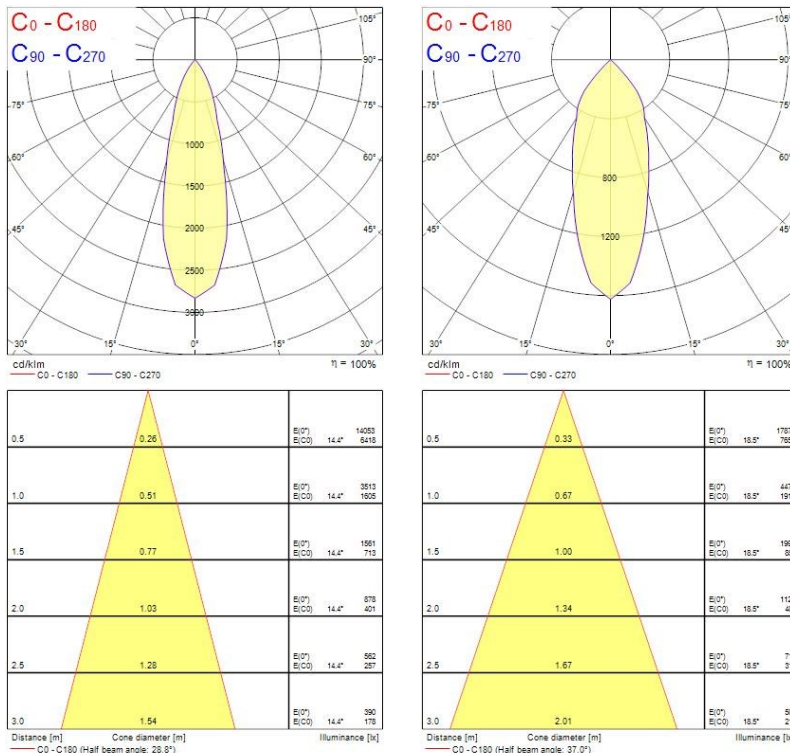

Myriad Deco IP65 Chrome Bezel MYRIAD DECO IP65 SPOT 2700K DALI EM BLACK CBEZ 2058955

Cutout Dimensions (W x L in mm or Diameter in mm)	76
Weight (kg)	1.44
Recessed Depth (mm)	72

Packaging

Single packaging type	Carton
Product EAN number	5025768589555
Packaging single length / height (cm)	17.5
Packaging single width (cm)	15.0
Packaging single depth (cm)	17.5
DUN14 (outer)	05025768589555
Units per outer package	1
Packaging outer length / height (cm)	17.5
Packaging outer width (cm)	15.0
Packaging outer depth (cm)	17.5

PHOTOMETRY

TECHNICAL DRAWINGS