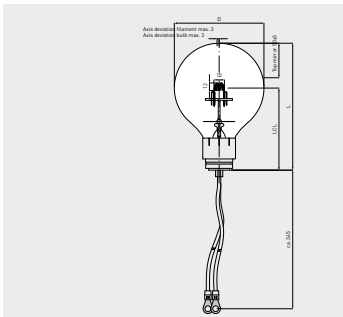

Projection lamps

For studio and stage projectors

For special features, specific benefits and areas of use see page 132

Article no.	Description	V	W	Am- perage	Cap	Bulb diameter D max. mm	Total length L max. mm	Light centre length LCL mm	Luminous flux lm	Average life h	Individual life h	Burning position	PU
00835285	24V 500W P40s kv	24	500		P40s/41	111	167	67	10,000	50		S135	

Article no.	Description	V	W	Am- perage	Cap	Bulb diameter D max. mm	Total length L max. mm	Light centre length LCL mm	Luminous flux lm	Average life h	Indivi- dual life h	Burning position	PU
00835254	24V 1,000W K39D kv	24	1,000		K39D	131	189	119	17,500	100		S135	

Article no.	Description	V	W	Am- perage	Cap	Bulb diameter D max. mm	Total length L max. mm	Light centre length LCL mm	Luminous flux lm	Average life h	Individual life h	Burning position	PU
00845254	24V 1,000W K39D clear	24	1,000		K39D	131	189	119	17,500	100		S135	