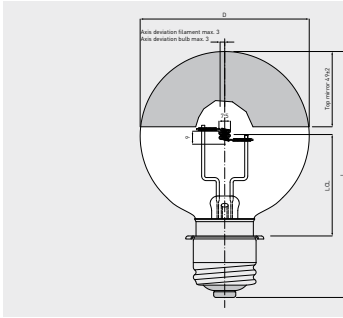

Projection lamps

For studio and stage projectors

For special features, specific benefits and areas of use see page 132

Article no.	Description	V	W	Am- perage	Cap	Bulb diameter D max. mm	Total length L max. mm	Light centre length LCL mm	Luminous flux lm	Average life h	Individual life h	Burning position	PU
00835285	24V 500W P40s kv	24	500		P40s/41	111	167	67	10,000	50		S135	

Article no.	Description	V	W	Am- perage	Cap	Bulb diameter D max. mm	Total length L max. mm	Light centre length LCL mm	Luminous flux lm	Average life h	Indivi- dual life h	Burning position	PU
00835254	24V 1,000W K39D kv	24	1,000		K39D	131	189	119	17,500	100		S135	

Article no.	Description	V	W	Am- perage	Cap	Bulb diameter D max. mm	Total length L max. mm	Light centre length LCL mm	Luminous flux lm	Average life h	Individual life h	Burning position	PU
00845254	24V 1,000W K39D clear	24	1,000		K39D	131	189	119	17,500	100		S135	