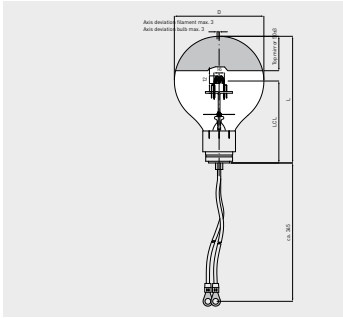

Projection lamps

For studio and stage projectors

For special features, specific benefits and areas of use see page 132

Article no.	Description	V	W	Am- perage	Cap	Bulb diameter D max. mm	Total length L max. mm	Light centre length LCL mm	Luminous flux lm	Average life h	Individual life h	Burning position	PU
00835285	24V 500W P40s kv	24	500		P40s/41	111	167	67	10,000	50		S135	

Article no.	Description	V	W	Am- perage	Cap	Bulb diameter D max. mm	Total length L max. mm	Light centre length LCL mm	Luminous flux lm	Average life h	Indivi- dual life h	Burning position	PU
00835254	24V 1,000W K39D kv	24	1,000		K39D	131	189	119	17,500	100		S135	

Article no.	Description	V	W	Am- perage	Cap	Bulb diameter D max. mm	Total length L max. mm	Light centre length LCL mm	Luminous flux lm	Average life h	Individual life h	Burning position	PU
00845254	24V 1,000W K39D clear	24	1,000		K39D	131	189	119	17,500	100		S135	