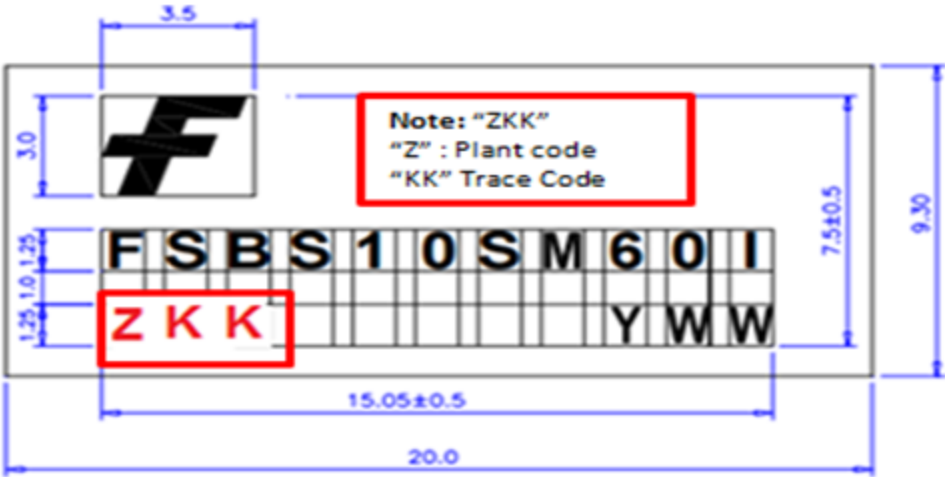

Please contact your local Customer Quality Engineer if you have any questions regarding this notification.

Implementation of change:

Description of Change (From) :

Marking layout : "XXX".

"XXX" is last 3 digits of assembly lot number.

Description of Change (To) :

Marking layout : "ZKK".
"Z" is plant code , "KK" is trace code.

Reason for Change:
Assembly lot traceability improvement.

Affected Product(s):

FBA42060	FBA42060_T	FCA22012A
FCBB20CH60SF	FCBS0550	FNA21012A
FNA22512A	FNA23060	FNA23512A
FNA23512A_T	FNA25060	FNA25060S
FNA27560	FNA40560	FNA40860
FNA40860B2	FNA41060	FNA41060B2
FNA41060B2_T	FNA41560	FNA41560B2
FNA41560B2_F057	FNA41560B2_F151	FNA41560B2_T
FNA41560B4	FNB33060T	FNB40560
FNB40560B2	FNB40560_SN00282	FNB40560_T
FNB41060	FNB41060B2	FNB41060_F151
FNB41060_T	FNB41560	FNB41560B2
FNB41560_F151	FNB41560_T	FNB43060T2
FNC42060F	FNC42060F2	FNC42060F2_T
FNCS1560L	FNCS3060L	FNE40560
FNE41060	FNE41060_T	FNH44004P
FNH46004P	FPA22012A	FPA23012A
FPAB20BH60B	FPAB20BH60B_T	FPAB30BH60
FPAB30BH60B	FPAB30BH60B_T	FPAM30LH60
FPAM30LH60S	FPAM30LH60_T	FPAM50LH60
FPAM50LH60G	FPAM50LH60S	FPCS1560L
FPCS3060L	FPDB30PH60	FPDB40PH60B
FPDB40PH60B_SN00372	FPDB40PH60B_T	FPDB50PH60
FPDB50PH60_F166	FPDB60PH60B	FPDB60PH60B_SN00373
FPDB60PH60B_T	FPDL10BH60	FPDL10BH60L
FPDL15BH60	FSAM10SH60A	FSAM15SH60A
FSAM20SH60A	FSAM20SM60A	FSAM20SM60A_T
FSAM30SH60A	FSAM30SM60A	FSAM30SM60A_T
FSAM30SM60SL	FSAM50SM60A	FSAM50SM60A_T
FSAM50SM60G	FSAM50SM60G_T	FSAM75SM60A
FSAM75SM60SL	FSB32560	FSB43004A
FSB44104A	FSB50250	FSB50250A
FSB50250AB	FSB50250AS	FSB50250AT
FSB50250AT_T	FSB50250UD	FSB50250US
FSB50250UTD	FSB50260SF	FSB50325A
FSB50325AP	FSB50325AS	FSB50325AT
FSB50325AT_SN00263	FSB50325T	FSB50350ASF
FSB50350ATF	FSB50450	FSB50450A
FSB50450AS	FSB50450AS_SN00272	FSB50450AT
FSB50450S	FSB50450TB2	FSB50450UD