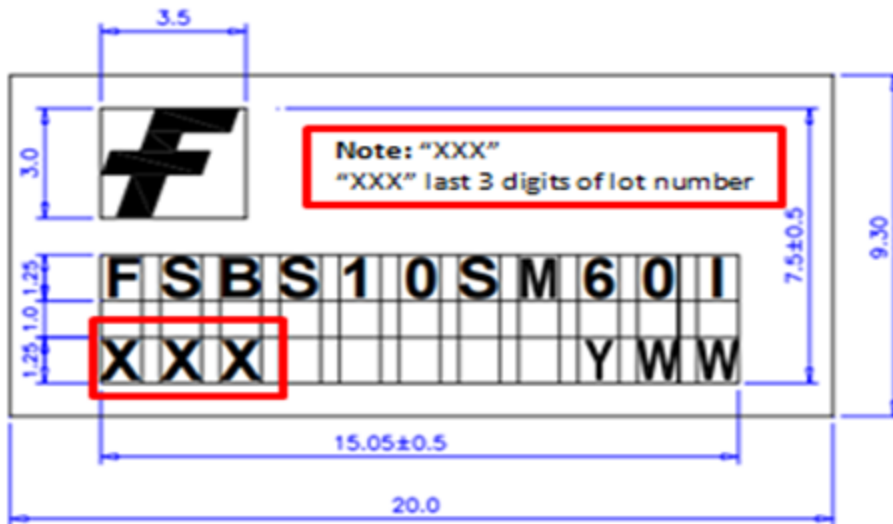

Please contact your local Customer Quality Engineer if you have any questions regarding this notification.

Implementation of change:

Description of Change (From) :

Marking layout : "XXX".

"XXX" is last 3 digits of assembly lot number.

Description of Change (To) :

Marking layout : "ZKK".
"Z" is plant code , "KK" is trace code.

Reason for Change:
Assembly lot traceability improvement.

Affected Product(s):

FBA42060	FBA42060_T	FCA22012A
FCBB20CH60SF	FCBS0550	FNA21012A
FNA22512A	FNA23060	FNA23512A
FNA23512A_T	FNA25060	FNA25060S
FNA27560	FNA40560	FNA40860
FNA40860B2	FNA41060	FNA41060B2
FNA41060B2_T	FNA41560	FNA41560B2
FNA41560B2_F057	FNA41560B2_F151	FNA41560B2_T
FNA41560B4	FNB33060T	FNB40560
FNB40560B2	FNB40560_SN00282	FNB40560_T
FNB41060	FNB41060B2	FNB41060_F151
FNB41060_T	FNB41560	FNB41560B2
FNB41560_F151	FNB41560_T	FNB43060T2
FNC42060F	FNC42060F2	FNC42060F2_T
FNCS1560L	FNCS3060L	FNE40560
FNE41060	FNE41060_T	FNH44004P
FNH46004P	FPA22012A	FPA23012A
FPAB20BH60B	FPAB20BH60B_T	FPAB30BH60
FPAB30BH60B	FPAB30BH60B_T	FPAM30LH60
FPAM30LH60S	FPAM30LH60_T	FPAM50LH60
FPAM50LH60G	FPAM50LH60S	FPCS1560L
FPCS3060L	FPDB30PH60	FPDB40PH60B
FPDB40PH60B_SN00372	FPDB40PH60B_T	FPDB50PH60
FPDB50PH60_F166	FPDB60PH60B	FPDB60PH60B_SN00373
FPDB60PH60B_T	FPDL10BH60	FPDL10BH60L
FPDL15BH60	FSAM10SH60A	FSAM15SH60A
FSAM20SH60A	FSAM20SM60A	FSAM20SM60A_T
FSAM30SH60A	FSAM30SM60A	FSAM30SM60A_T
FSAM30SM60SL	FSAM50SM60A	FSAM50SM60A_T
FSAM50SM60G	FSAM50SM60G_T	FSAM75SM60A
FSAM75SM60SL	FSB32560	FSB43004A
FSB44104A	FSB50250	FSB50250A
FSB50250AB	FSB50250AS	FSB50250AT
FSB50250AT_T	FSB50250UD	FSB50250US
FSB50250UTD	FSB50260SF	FSB50325A
FSB50325AP	FSB50325AS	FSB50325AT
FSB50325AT_SN00263	FSB50325T	FSB50350ASF
FSB50350ATF	FSB50450	FSB50450A
FSB50450AS	FSB50450AS_SN00272	FSB50450AT
FSB50450S	FSB50450TB2	FSB50450UD