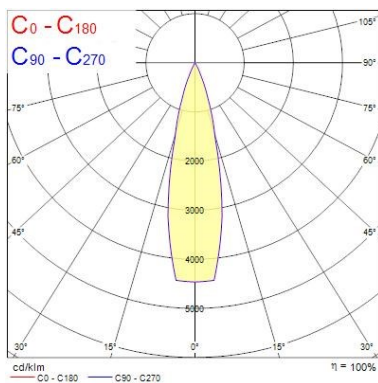

#### Optical data

<b>Fixture luminous flux (lm)</b>	702
<b>Luminaire efficacy (lm/W)</b>	70
<b>LOR (%)</b>	100
<b>Colour temperature (K)</b>	4000
<b>Light colour</b>	Neutral White
<b>CRI (Ra)</b>	90
<b>Colour Variation Initial (SDCM)</b>	SDCM3
<b>Adjustable chromaticity</b>	N
<b>Beam Angle (°)</b>	24
<b>Distribution type</b>	Symmetric
<b>Photobiological Risk Group</b>	RG1

#### Physical data

<b>Housing colour</b>	White
<b>IP rating</b>	IP20
<b>IK rating</b>	IK02
<b>Diffuser material</b>	Glass
<b>Nominal Product Width (mm)</b>	76
<b>Nominal Product Height (mm)</b>	115
<b>Cutout Dimensions (W x L in mm or Diameter in mm)</b>	76
<b>Max. Lamp Diameter (mm) - D</b>	90

### PHOTOMETRY

Distance [m]	Cone diameter [m]	E(0°) E(C0)	12.9°	Illuminance [lx]
0.5	0.23	12208 5701		
1.0	0.46	3052 1425		
1.5	0.69	1366 633		
2.0	0.92	783 358		
2.5	1.15	498 231		
3.0	1.37	339 155		

Distance [m] Cone diameter [m] Illuminance [lx]  
C0 - C180 (Half beam angle: 25.8°)