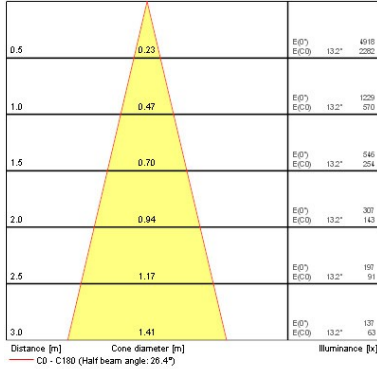

Myriad V - Housing only

MYRIAD HOUSING 3000K EM
2050662

ETIM Class	EC001744
Warranty	5 years

Optical data

Fixture luminous flux (lm)	1114
Luminaire efficacy (lm/W)	65
LOR (%)	100
Colour temperature (K)	3000
Light colour	Warm White
CRI (Ra)	80
Adjustable chromaticity	N
Beam Angle (°)	30
Distribution type	Symmetric

Electrical data

Total power consumption (W)	12
Electrical protection	Class II
Control gear type	Electronic ballast
Control gear mounting	Integral
Transformer required	Yes
Dimming method	N/A
Drive current (mA)	250
Energy Efficiency Class (A->G) of contained light source	E
Nominal Frequency (Hz)	50/60Hz

Physical data

IP rating	IP20
IK rating	IK02
Nominal Product Length (mm)	76
Nominal Product Width (mm)	76
Nominal Product Height (mm)	72
Nominal Product Diameter (mm)	76
Cutout Dimensions (W x L in mm or Diameter in mm)	75
Weight (kg)	1.37
Recessed Depth (mm)	72

Packaging

Single packaging type	Carton
Product EAN number	5025768506620
Packaging single length / height (cm)	27.5
Packaging single width (cm)	25.0
Packaging single depth (cm)	12.5
Units per outer package	1
Packaging outer length / height (cm)	27.5
Packaging outer width (cm)	25.0
Packaging outer depth (cm)	12.5

Myriad V - Housing only MYRIAD HOUSING 3000K EM 2050662

PHOTOMETRY

TECHNICAL DRAWINGS