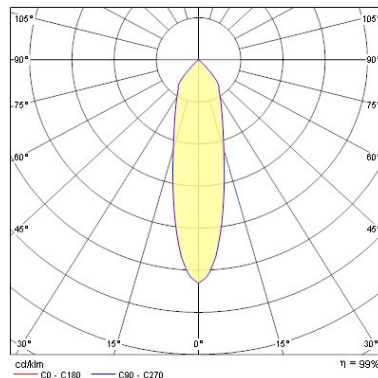

Myriad V - Housing only

MYRIAD HOUSING 3000K EM
2050662

ETIM Class	EC001744
Warranty	5 years

Optical data

Fixture luminous flux (lm)	1114
Luminaire efficacy (lm/W)	65
LOR (%)	100
Colour temperature (K)	3000
Light colour	Warm White
CRI (Ra)	80
Adjustable chromaticity	N
Beam Angle (°)	30
Distribution type	Symmetric

Electrical data

Total power consumption (W)	12
Electrical protection	Class II
Control gear type	Electronic ballast
Control gear mounting	Integral
Transformer required	Yes
Dimming method	N/A
Drive current (mA)	250
Energy Efficiency Class (A->G) of contained light source	E
Nominal Frequency (Hz)	50/60Hz

Physical data

IP rating	IP20
IK rating	IK02
Nominal Product Length (mm)	76
Nominal Product Width (mm)	76
Nominal Product Height (mm)	72
Nominal Product Diameter (mm)	76
Cutout Dimensions (W x L in mm or Diameter in mm)	75
Weight (kg)	1.37
Recessed Depth (mm)	72

Packaging

Single packaging type	Carton
Product EAN number	5025768506620
Packaging single length / height (cm)	27.5
Packaging single width (cm)	25.0
Packaging single depth (cm)	12.5
Units per outer package	1
Packaging outer length / height (cm)	27.5
Packaging outer width (cm)	25.0
Packaging outer depth (cm)	12.5

Myriad V - Housing only MYRIAD HOUSING 3000K EM 2050662

PHOTOMETRY

TECHNICAL DRAWINGS