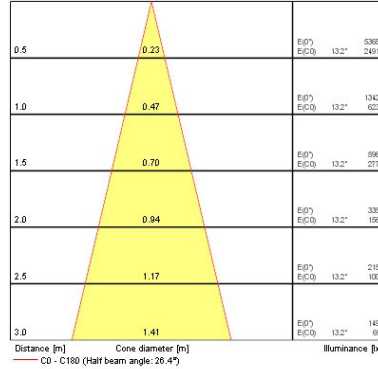

Myriad V - Housing only

MYRIAD HOUSING 3000K EM
2050662

ETIM Class	EC001744
Warranty	5 years

Optical data

Fixture luminous flux (lm)	1114
Luminaire efficacy (lm/W)	65
LOR (%)	100
Colour temperature (K)	3000
Light colour	Warm White
CRI (Ra)	80
Adjustable chromaticity	N
Beam Angle (°)	30
Distribution type	Symmetric

Electrical data

Total power consumption (W)	12
Electrical protection	Class II
Control gear type	Electronic ballast
Control gear mounting	Integral
Transformer required	Yes
Dimming method	N/A
Drive current (mA)	250
Energy Efficiency Class (A->G) of contained light source	E
Nominal Frequency (Hz)	50/60Hz

Physical data

IP rating	IP20
IK rating	IK02
Nominal Product Length (mm)	76
Nominal Product Width (mm)	76
Nominal Product Height (mm)	72
Nominal Product Diameter (mm)	76
Cutout Dimensions (W x L in mm or Diameter in mm)	75
Weight (kg)	1.37
Recessed Depth (mm)	72

Packaging

Single packaging type	Carton
Product EAN number	5025768506620
Packaging single length / height (cm)	27.5
Packaging single width (cm)	25.0
Packaging single depth (cm)	12.5
Units per outer package	1
Packaging outer length / height (cm)	27.5
Packaging outer width (cm)	25.0
Packaging outer depth (cm)	12.5

Myriad V - Housing only MYRIAD HOUSING 3000K EM 2050662

PHOTOMETRY

TECHNICAL DRAWINGS