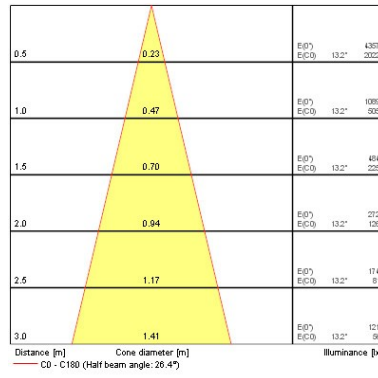

Myriad V - Housing only

MYRIAD HOUSING 3000K EM
2050662

ETIM Class	EC001744
Warranty	5 years

Optical data

Fixture luminous flux (lm)	1114
Luminaire efficacy (lm/W)	65
LOR (%)	100
Colour temperature (K)	3000
Light colour	Warm White
CRI (Ra)	80
Adjustable chromaticity	N
Beam Angle (°)	30
Distribution type	Symmetric

Electrical data

Total power consumption (W)	12
Electrical protection	Class II
Control gear type	Electronic ballast
Control gear mounting	Integral
Transformer required	Yes
Dimming method	N/A
Drive current (mA)	250
Energy Efficiency Class (A->G) of contained light source	E
Nominal Frequency (Hz)	50/60Hz

Physical data

IP rating	IP20
IK rating	IK02
Nominal Product Length (mm)	76
Nominal Product Width (mm)	76
Nominal Product Height (mm)	72
Nominal Product Diameter (mm)	76
Cutout Dimensions (W x L in mm or Diameter in mm)	75
Weight (kg)	1.37
Recessed Depth (mm)	72

Packaging

Single packaging type	Carton
Product EAN number	5025768506620
Packaging single length / height (cm)	27.5
Packaging single width (cm)	25.0
Packaging single depth (cm)	12.5
Units per outer package	1
Packaging outer length / height (cm)	27.5
Packaging outer width (cm)	25.0
Packaging outer depth (cm)	12.5

Myriad V - Housing only MYRIAD HOUSING 3000K EM 2050662

PHOTOMETRY

TECHNICAL DRAWINGS