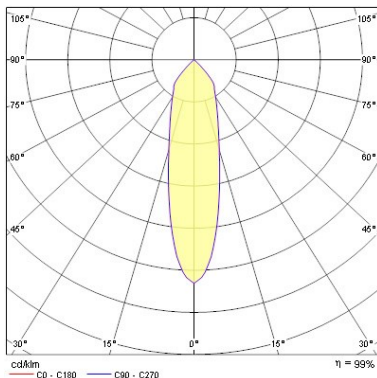

Myriad V - Housing only

MYRIAD HOUSING 3000K EM
2050662

ETIM Class	EC001744
Warranty	5 years

Optical data

Fixture luminous flux (lm)	1114
Luminaire efficacy (lm/W)	65
LOR (%)	100
Colour temperature (K)	3000
Light colour	Warm White
CRI (Ra)	80
Adjustable chromaticity	N
Beam Angle (°)	30
Distribution type	Symmetric

Electrical data

Total power consumption (W)	12
Electrical protection	Class II
Control gear type	Electronic ballast
Control gear mounting	Integral
Transformer required	Yes
Dimming method	N/A
Drive current (mA)	250
Energy Efficiency Class (A->G) of contained light source	E
Nominal Frequency (Hz)	50/60Hz

Physical data

IP rating	IP20
IK rating	IK02
Nominal Product Length (mm)	76
Nominal Product Width (mm)	76
Nominal Product Height (mm)	72
Nominal Product Diameter (mm)	76
Cutout Dimensions (W x L in mm or Diameter in mm)	75
Weight (kg)	1.37
Recessed Depth (mm)	72

Packaging

Single packaging type	Carton
Product EAN number	5025768506620
Packaging single length / height (cm)	27.5
Packaging single width (cm)	25.0
Packaging single depth (cm)	12.5
Units per outer package	1
Packaging outer length / height (cm)	27.5
Packaging outer width (cm)	25.0
Packaging outer depth (cm)	12.5

Myriad V - Housing only MYRIAD HOUSING 3000K EM 2050662

PHOTOMETRY

TECHNICAL DRAWINGS