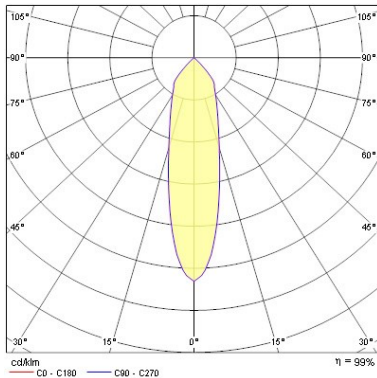

Myriad V - Housing only

MYRIAD HOUSING 3000K EM
2050662

ETIM Class	EC001744
Warranty	5 years

Optical data

Fixture luminous flux (lm)	1114
Luminaire efficacy (lm/W)	65
LOR (%)	100
Colour temperature (K)	3000
Light colour	Warm White
CRI (Ra)	80
Adjustable chromaticity	N
Beam Angle (°)	30
Distribution type	Symmetric

Electrical data

Total power consumption (W)	12
Electrical protection	Class II
Control gear type	Electronic ballast
Control gear mounting	Integral
Transformer required	Yes
Dimming method	N/A
Drive current (mA)	250
Energy Efficiency Class (A->G) of contained light source	E
Nominal Frequency (Hz)	50/60Hz

Physical data

IP rating	IP20
IK rating	IK02
Nominal Product Length (mm)	76
Nominal Product Width (mm)	76
Nominal Product Height (mm)	72
Nominal Product Diameter (mm)	76
Cutout Dimensions (W x L in mm or Diameter in mm)	75
Weight (kg)	1.37
Recessed Depth (mm)	72

Packaging

Single packaging type	Carton
Product EAN number	5025768506620
Packaging single length / height (cm)	27.5
Packaging single width (cm)	25.0
Packaging single depth (cm)	12.5
Units per outer package	1
Packaging outer length / height (cm)	27.5
Packaging outer width (cm)	25.0
Packaging outer depth (cm)	12.5

Myriad V - Housing only MYRIAD HOUSING 3000K EM 2050662

PHOTOMETRY

TECHNICAL DRAWINGS