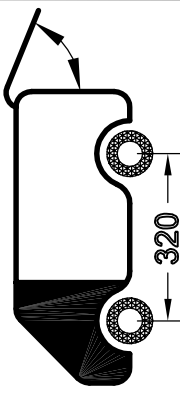

# Mercedes Vito

280x143 cm. L2 H1

 S	4X	 M8	16X	 6X
 P	4X	 M8	8X	 2X
 98°	6X	 M8x20	8X	 * 14X
 98°	2X	 M6x20	14X	 2X
 M8	8X	 M6	14X	
 M8	16X	 3xD M6	14X	

MONTAGEFILM KING-ALU IMPERIAAL

MAX. 150 KG

www.king-ping.com  
info@king-ping.com