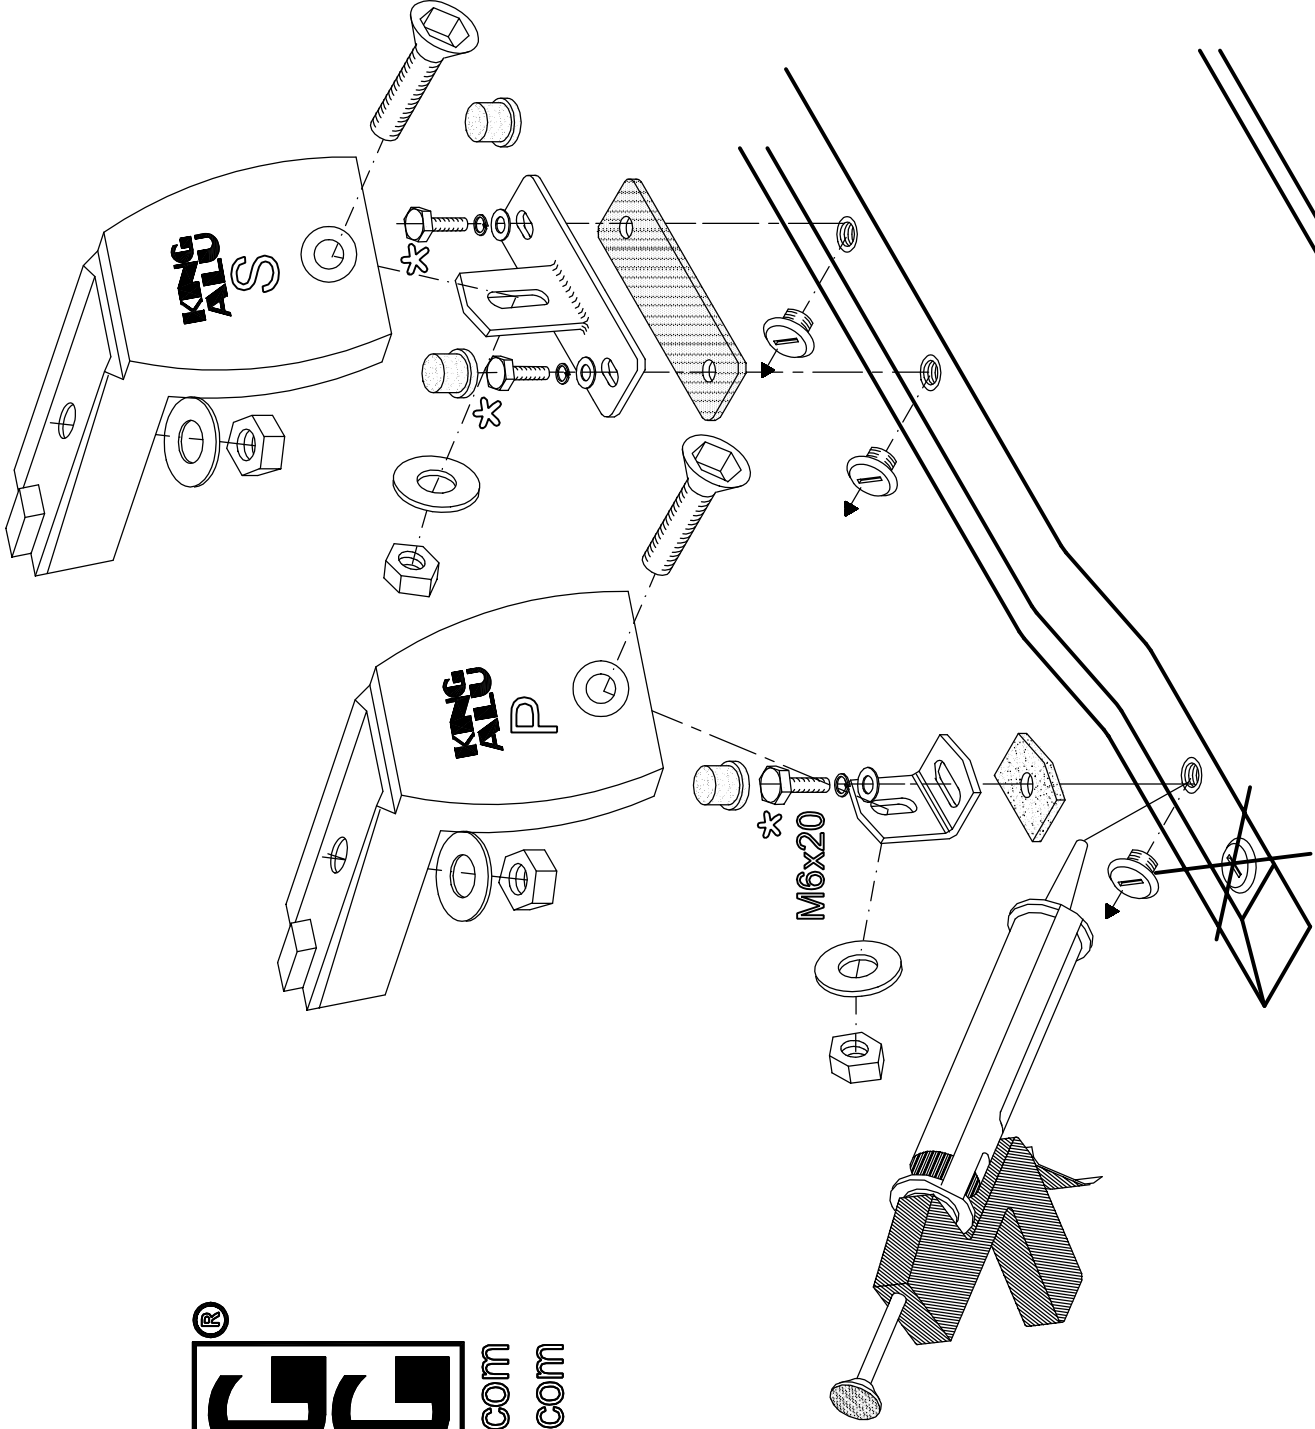

# Mercedes Vito

280x143 cm. L2 H1

 S	4X	 M8	16X	 6X
 P	4X	 M8	8X	 2X
 98°	6X	 M8x20	8X	 * 14X
 98°	2X	 M6x20	14X	 2X
 M8	8X	 M6	14X	
 M8	16X	 3xD M6	14X	

MONTAGEFILM KING-ALU IMPERIAAL

MAX. 150 KG

www.king-ping.com  
info@king-ping.com