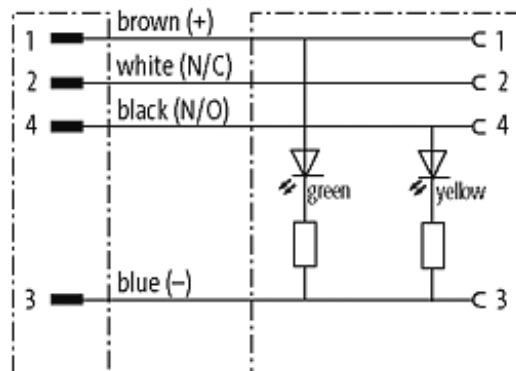

M12 MALE 0° / M12 FEMALE 0° LED

PUR 4X0.34 YELLOW, UL/CSA, drag ch 1m

Male straight to female straight

M12 - M12, 4-pole

2 × LED (PNP), (NPN) on request

Art.-No. 7005 - M12 Lite - (plastic hexagonal screw) on request

Plastic housings with good resistance against chemicals and oils. The resistance to aggressive media should be individually tested for your application. Further details on request. Further cable lengths on request.

[Link to Product](#)

Illustration

Male

Female

Product may differ from Image