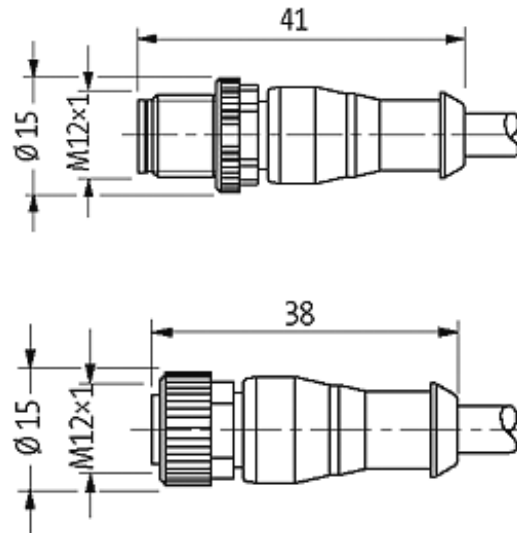

M12 MALE 0° / M12 FEMALE 0° LED

PUR 4X0.34 YELLOW, UL/CSA, drag ch 1m

Male straight to female straight

M12 - M12, 4-pole

2 × LED (PNP), (NPN) on request

Art.-No. 7005 - M12 Lite - (plastic hexagonal screw) on request

[Link to Product](#)

Illustration

Male

Female

Product may differ from Image