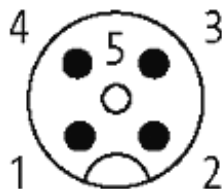

M12 MALE 0° / M12 FEMALE 0° LED

PUR 4X0.34 YELLOW, UL/CSA, drag ch 1m

Male straight to female straight

M12 - M12, 4-pole

2 × LED (PNP), (NPN) on request

Art.-No. 7005 - M12 Lite - (plastic hexagonal screw) on request

Plastic housings with good resistance against chemicals and oils. The resistance to aggressive media should be individually tested for your application. Further details on request. Further cable lengths on request.

[Link to Product](#)

Illustration

Male

Female

Product may differ from Image