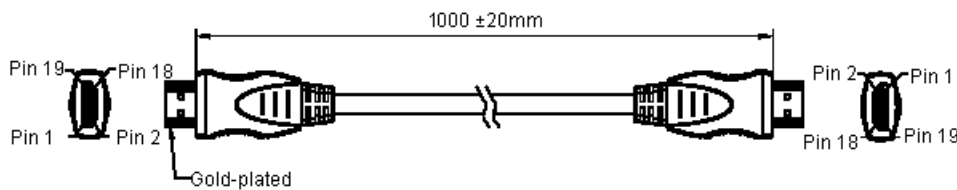

HDMI Lead

pro-SIGNAL

Specifications:

Connector Type A & B	: HDMI Plug
Cable Assembly Type	: Audio / Video
Cable Length - Imperial	: 3.28ft
Cable Length - Metric	: 1m
Jacket Colour	: Black
Body Plating	: Gold

Production Outlines (Moulded HDMI 19 Pin Plug to Plug)

Structure of Cable (28AWG Cable)

Wiring Diagram

Type A PIN	Signal Assignment	Type A PIN
1 red	red	1
2 earth	earth	2
3 white	white	3
4 blue	blue	4
5 earth	earth	5
6 white	white	6
7 green	green	7
8 earth	earth	8
9 white	white	9
10 brown	brown	10
11 earth	earth	11
12 white	white	12
13	green CEC green	13
14	grey grey	14
15	orange SCL orange	15
16	purple SDA purple	16
17	white DDC/CEC Ground white	17
18	red +5 Volts Power red	18
19	yellow Hot Plug Detect yellow	19