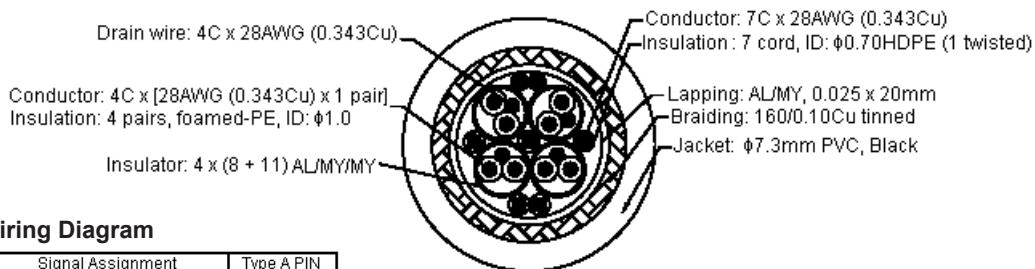

HDMI Lead

pro-SIGNAL

Specifications:

Connector Type A & B	: HDMI Plug
Cable Assembly Type	: Audio / Video
Cable Length - Imperial	: 3.28ft
Cable Length - Metric	: 1m
Jacket Colour	: Black
Body Plating	: Gold

Production Outlines (Moulded HDMI 19 Pin Plug to Plug)

Structure of Cable (28AWG Cable)

Wiring Diagram

Type A PIN	Signal Assignment	Type A PIN
1 red	red	1
2 earth	earth	2
3 white	white	3
4 blue	blue	4
5 earth	earth	5
6 white	white	6
7 green	green	7
8 earth	earth	8
9 white	white	9
10 brown	brown	10
11 earth	earth	11
12 white	white	12
13	green CEC green	13
14	grey grey	14
15	orange SCL orange	15
16	purple SDA purple	16
17	white DDC/CEC Ground white	17
18	red +5 Volts Power red	18
19	yellow Hot Plug Detect yellow	19