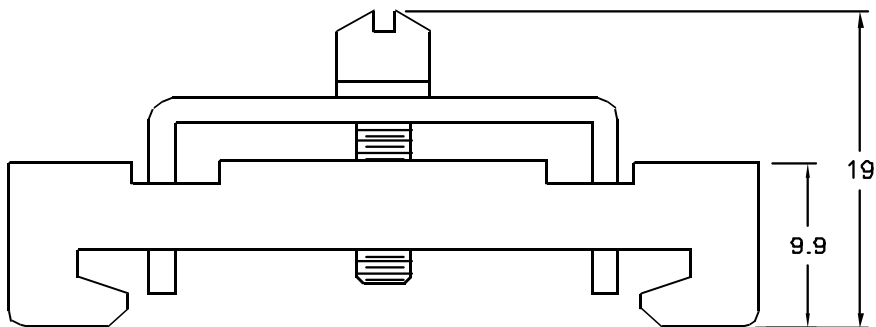

Din Rail Clip

Specifications:

Clip Style : DIN Rail Clip
Overall Length : 45mm
Material : Bichromated Steel

Dimensions : Millimetres

Part Number Table

Description	Part Number
Din Rail Clip	SMS-EC

Important Notice : This data sheet and its contents (the "Information") belong to the members of the Premier Farnell group of companies (the "Group") or are licensed to it. No licence is granted for the use of it other than for information purposes in connection with the products to which it relates. No licence of any intellectual property rights is granted. The Information is subject to change without notice and replaces all data sheets previously supplied. The Information supplied is believed to be accurate but the Group assumes no responsibility for its accuracy or completeness, any error in or omission from it or for any use made of it. Users of this data sheet should check for themselves the Information and the suitability of the products for their purpose and not make any assumptions based on information included or omitted. Liability for loss or damage resulting from any reliance on the Information or use of it (including liability resulting from negligence or where the Group was aware of the possibility of such loss or damage arising) is excluded. This will not operate to limit or restrict the Group's liability for death or personal injury resulting from its negligence. Multicomp is the registered trademark of the Group. © Premier Farnell plc 2012.