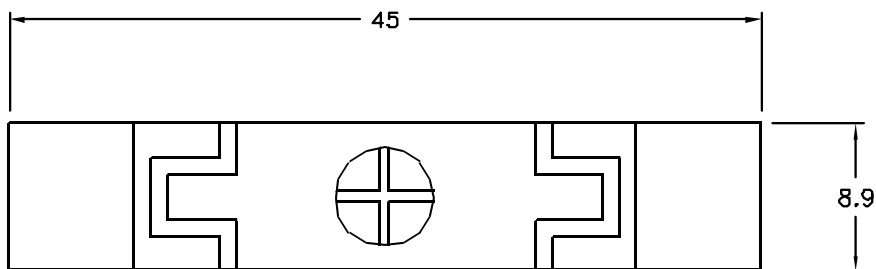

Din Rail Clip

Specifications:

Clip Style : DIN Rail Clip
Overall Length : 45mm
Material : Bichromated Steel

Dimensions : Millimetres

Part Number Table

Description	Part Number
Din Rail Clip	SMS-EC

Important Notice : This data sheet and its contents (the "Information") belong to the members of the Premier Farnell group of companies (the "Group") or are licensed to it. No licence is granted for the use of it other than for information purposes in connection with the products to which it relates. No licence of any intellectual property rights is granted. The Information is subject to change without notice and replaces all data sheets previously supplied. The Information supplied is believed to be accurate but the Group assumes no responsibility for its accuracy or completeness, any error in or omission from it or for any use made of it. Users of this data sheet should check for themselves the Information and the suitability of the products for their purpose and not make any assumptions based on information included or omitted. Liability for loss or damage resulting from any reliance on the Information or use of it (including liability resulting from negligence or where the Group was aware of the possibility of such loss or damage arising) is excluded. This will not operate to limit or restrict the Group's liability for death or personal injury resulting from its negligence. Multicomp is the registered trademark of the Group. © Premier Farnell plc 2012.