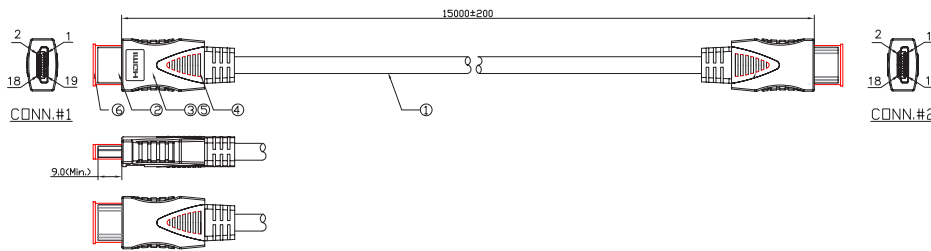

## HDMI Plug to HDMI Plug

pro-SIGNAL

RoHS  
Compliant

### Specifications

Connector Type A	: HDMI Plug
Connector Type B	: HDMI Plug
Withstand Voltage	: 300V DC 0.1 Sec.
Insulation Resistance	: 20MΩ Min.
Conductive Resistance	: 4.5Ω Max.
Cable Length	: 15m (49ft)
Jacket Colour	: Black

### Diagram

Item	Description	Material
1	HDMI Cable	(#28×1P+A)×4C+#28×5C+A+D OD: 7.3mm, Black
2	HDMI Conn.	HDMI A (M)
3	Inner Mold	PE Low Density
4	Over Mold	PVC 50P Black
5	Over Mold	PVC 45P Silver Grey
6	Cover	PE Low Density

### Part Number Table

Description	Part Number
Cable Assembly, HDMI Plug, HDMI Plug, 15m, Black	PSG90642

Dimensions : Millimetres

**Important Notice** : This data sheet and its contents (the "Information") belong to the members of the AVNET group of companies (the "Group") or are licensed to it. No licence is granted for the use of it other than for information purposes in connection with the products to which it relates. No licence of any intellectual property rights is granted. The Information is subject to change without notice and replaces all data sheets previously supplied. The Information supplied is believed to be accurate but the Group assumes no responsibility for its accuracy or completeness, any error in or omission from it or for any use made of it. Users of this data sheet should check for themselves the Information and the suitability of the products for their purpose and not make any assumptions based on information included or omitted. Liability for loss or damage resulting from any reliance on the Information or use of it (including liability resulting from negligence or where the Group was aware of the possibility of such loss or damage arising) is excluded. This will not operate to limit or restrict the Group's liability for death or personal injury resulting from its negligence. pro-SIGNAL is the registered trademark of Premier Farnell Limited 2019.