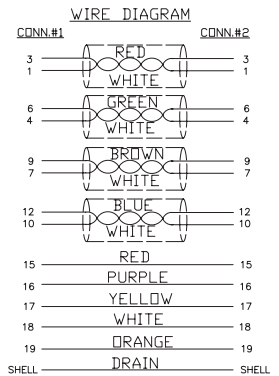

## HDMI Plug to HDMI Plug

pro-SIGNAL

RoHS  
Compliant

### Diagram

Item	Description	Material
1	HDMI Cable	(#28×1P+A)×4C+#28×5C+A+D OD: 7.3mm, Black
2	HDMI Conn.	HDMI A (M)
3	Inner Mold	PE Low Density
4	Over Mold	PVC 50P Black
5	Over Mold	PVC 45P Silver Grey
6	Cover	PE Low Density

### Part Number Table

Description	Part Number
Cable Assembly, HDMI Plug, HDMI Plug, 15m, Black	PSG90642

Dimensions : Millimetres

**Important Notice** : This data sheet and its contents (the "Information") belong to the members of the AVNET group of companies (the "Group") or are licensed to it. No licence is granted for the use of it other than for information purposes in connection with the products to which it relates. No licence of any intellectual property rights is granted. The Information is subject to change without notice and replaces all data sheets previously supplied. The Information supplied is believed to be accurate but the Group assumes no responsibility for its accuracy or completeness, any error in or omission from it or for any use made of it. Users of this data sheet should check for themselves the Information and the suitability of the products for their purpose and not make any assumptions based on information included or omitted. Liability for loss or damage resulting from any reliance on the Information or use of it (including liability resulting from negligence or where the Group was aware of the possibility of such loss or damage arising) is excluded. This will not operate to limit or restrict the Group's liability for death or personal injury resulting from its negligence. pro-SIGNAL is the registered trademark of Premier Farnell Limited 2019.